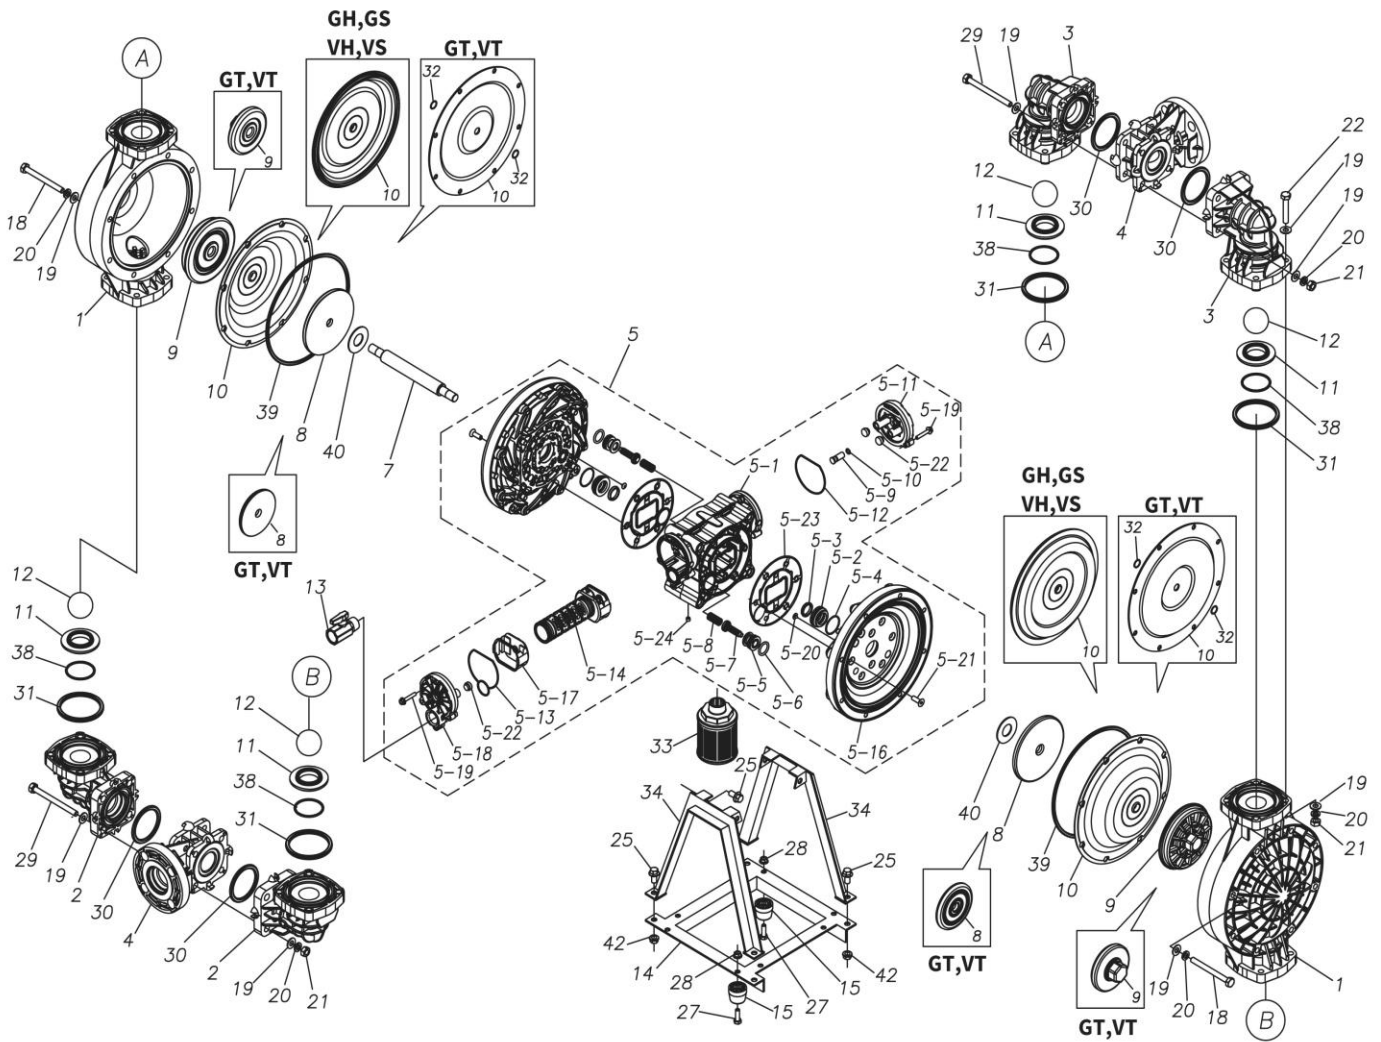

TC-X

Exploded View Drawing and Parts List

Model: **TC-X400GTA**

Model Number: **1L00161MN**

The part list and exploded view drawing as attached below indicate the full list of parts for the above mentioned pump model.

Please contact your Pump Distributor directly for more information.

■ Parts List

TC-X400GTA

1L00161MN

Ref.No.	Parts No.	Description	Parts Component	Remark
1	1L20015PM	OUT CHAMBER	2	
2	1L20016PM	IN MANIFOLD	2	
3	1L20017PM	OUT MANIFOLD	2	
4	1L20018PN	CENTER MANIFOLD	2	
5	1L10023MN	BODY ASSEMBLY	1	