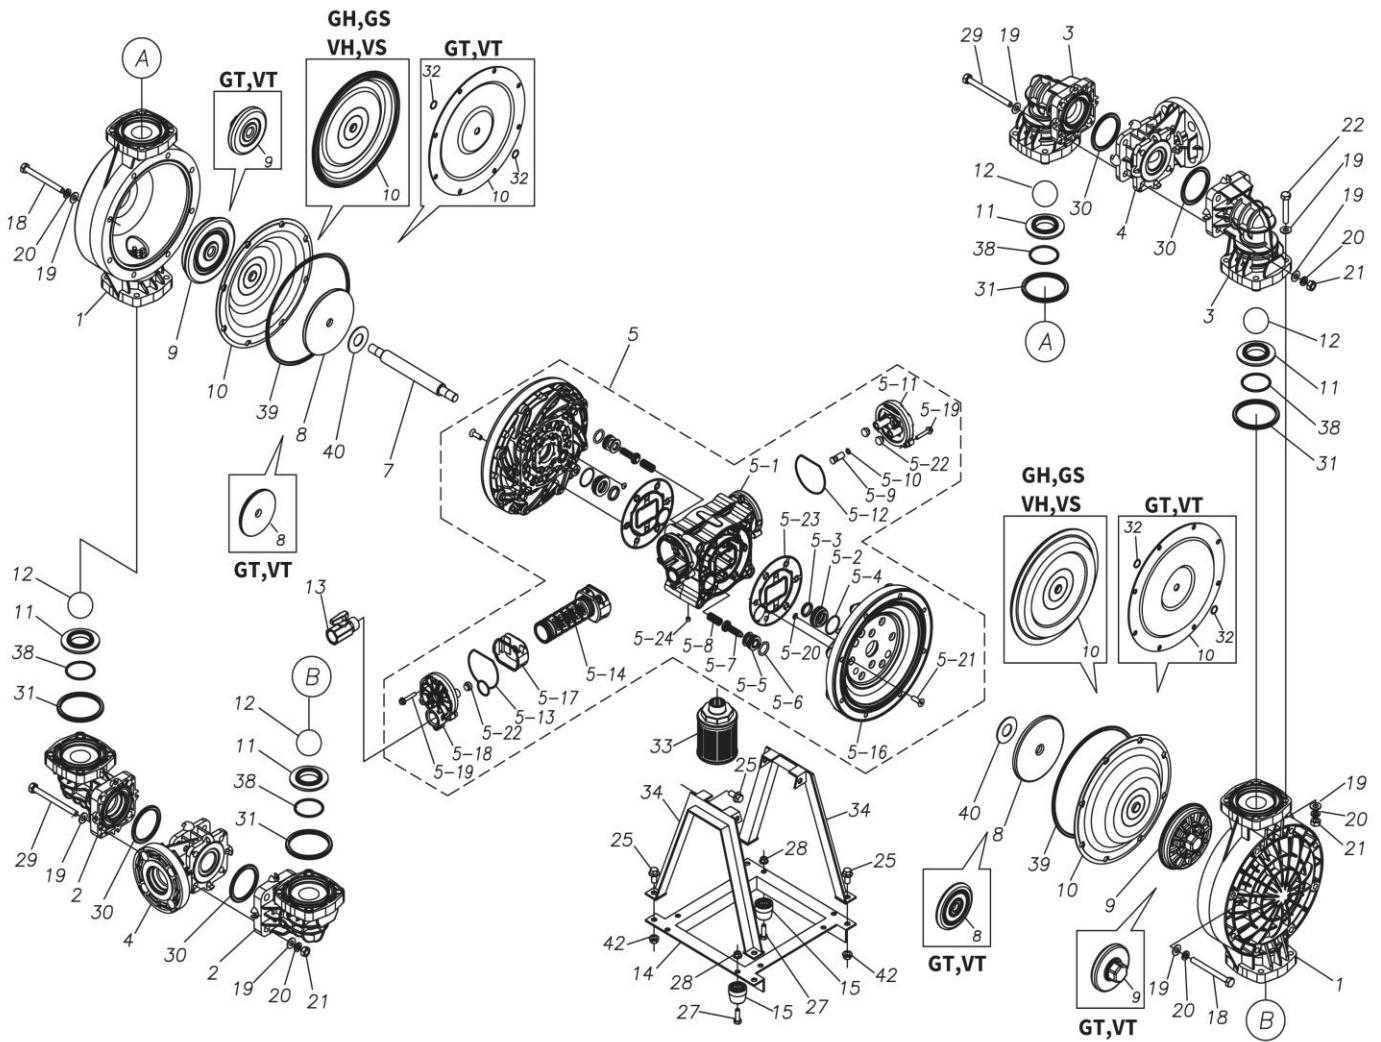

TC-X

Exploded View Drawing and Parts List

Model: **TC-X400GSA**

Model Number: **1L00163MN**

The part list and exploded view drawing as attached below indicate the full list of parts for the above mentioned pump model.

Please contact your Pump Distributor directly for more information.

■ Parts List

TC-X400GSA

1L00163MN

Ref.No.	Parts No.	Description	Parts Component	Remark
1	1L20015PM	OUT CHAMBER	2	
2	1L20016PM	IN MANIFOLD	2	
3	1L20017PM	OUT MANIFOLD	2	
4	1L20018PN	CENTER MANIFOLD	2	
5	1L10023MN	BODY ASSEMBLY	1	