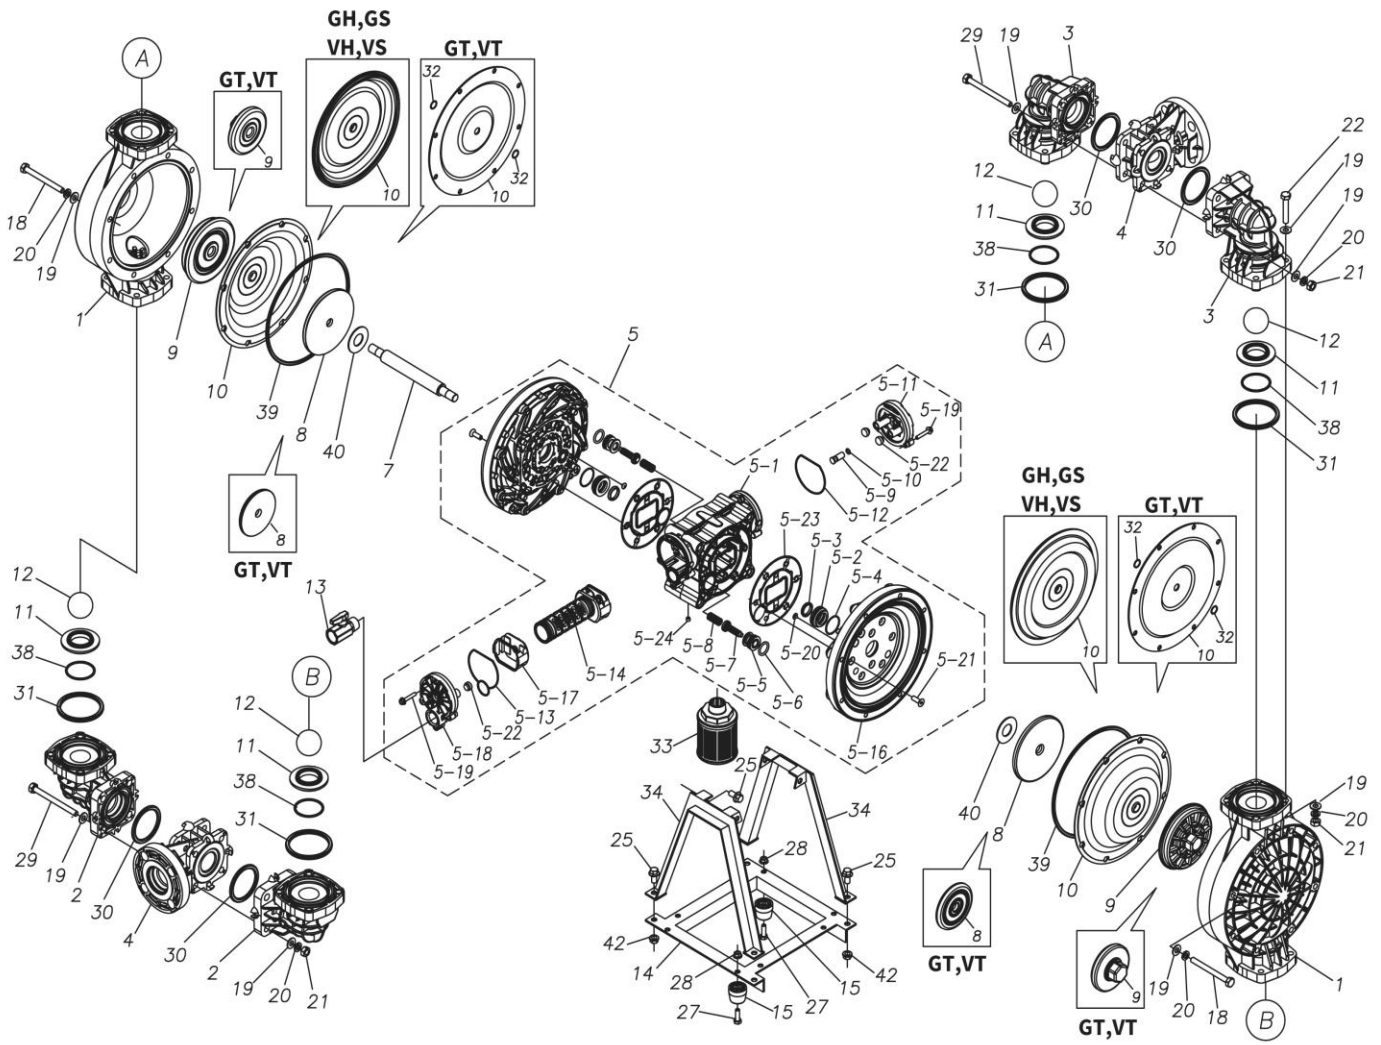

TC-X

Exploded View Drawing and Parts List

Model: **TC-X400VTA**

Model Number: **1L00166MN**

The part list and exploded view drawing as attached below indicate the full list of parts for the above mentioned pump model.

Please contact your Pump Distributor directly for more information.

■ Parts List

TC-X400VTA

1L00166MN

Ref.No.	Parts No.	Description	Parts Component	Remark
1	1L20015KM	OUT CHAMBER	2	
2	1L20016KM	IN MANIFOLD	2	
3	1L20017KM	OUT MANIFOLD	2	
4	1L20018KN	CENTER MANIFOLD	2	
5	1L10023MN	BODY ASSEMBLY	1	