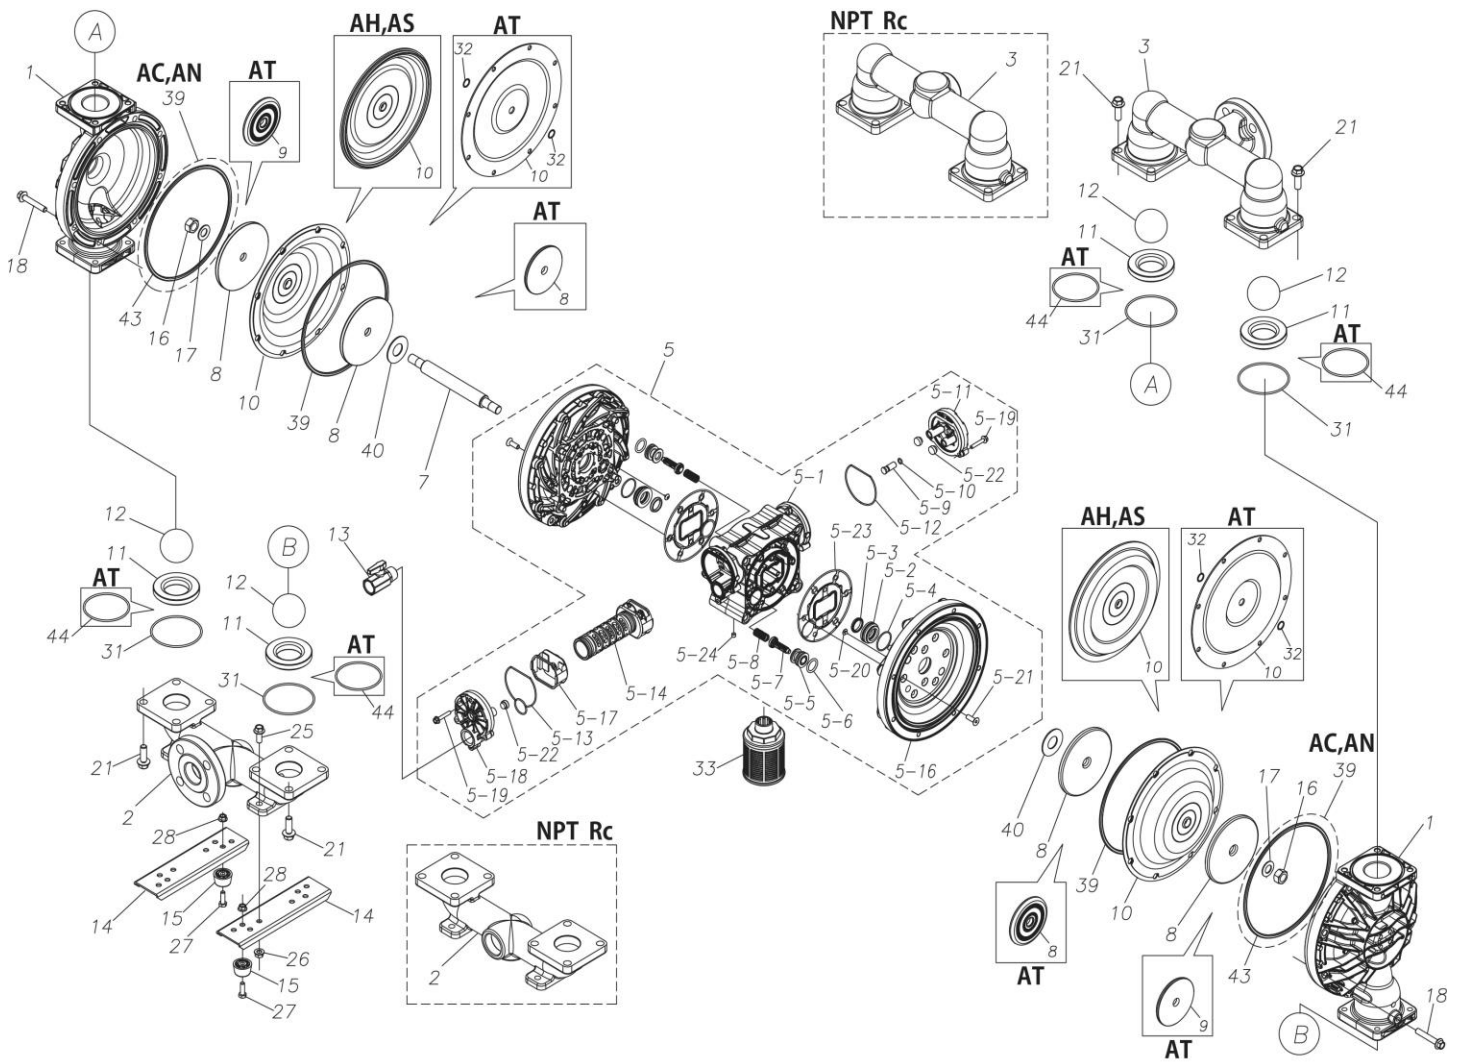

TC-X

Exploded View Drawing and Parts List

Model: **TC-X400ATA**

Model Number: **1L00423MN**

The part list and exploded view drawing as attached below indicate the full list of parts for the above mentioned pump model.

Please contact your Pump Distributor directly for more information.

■ Parts List

TC-X400ATA

1L00423MN

Ref.No.	Parts No.	Description	Parts Component	Remark
1	1L20032AM	OUT CHANBER	2	
2	1L20033AU	IN MANIFOLD	1	
3	1L20035AU	OUT MANIFOLD	1	
5	1L10023MN	BODY ASSEMBLY	1	