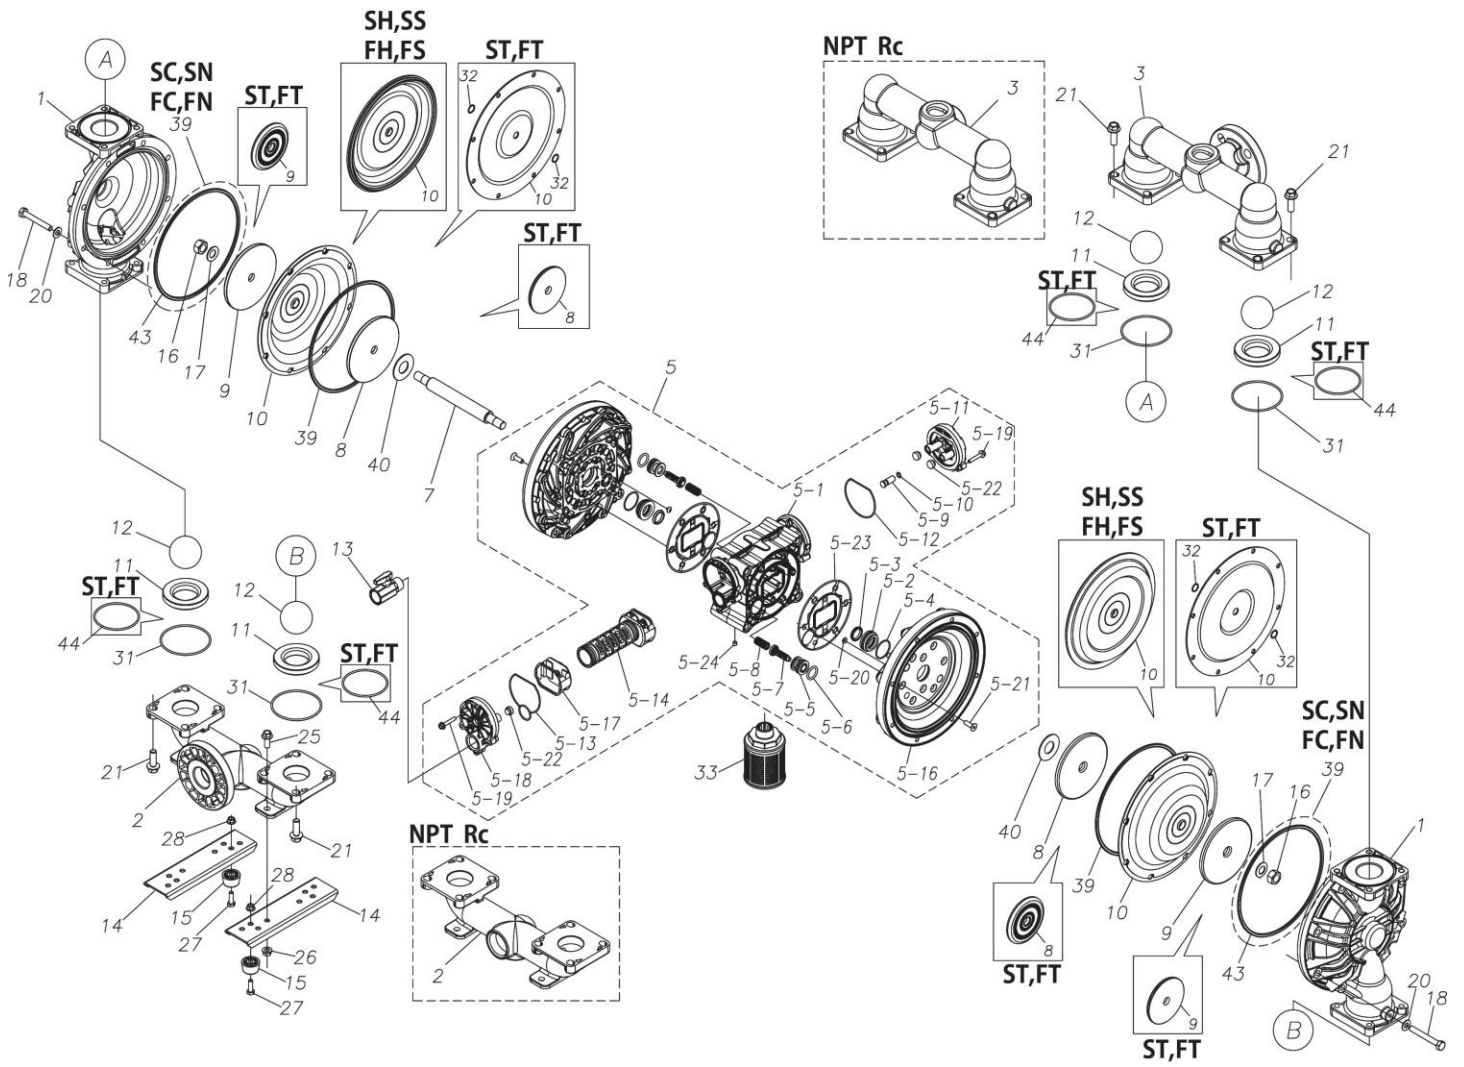

## Exploded View Drawing and Parts List

Model: **TC-X400SEA**

Model Number: **1L00428MN**

The part list and exploded view drawing as attached below indicate the full list of parts for the above mentioned pump model.

Please contact your Pump Distributor directly for more information.

■ Parts List

TC-X400SEA

1L00428MN

Ref.No.	Parts No.	Description	Parts Component	Remark
1	1L20027SM	OUT CHAMBER	2	
2	1L20028SU	IN MANIFOLD	1	
3	1L20030SU	OUT MANIFOLD	1	
5	1L10023MN	BODY ASSEMBLY	1	

Ref.No.	Parts No.	Description	Parts Component	Remark
5-1	1L30054MN	BODY	1	The parts of #5 are available with a set as [1L10023MN: BODY ASSEMBLY]. This is also available individually.
5-2	1M30026MM	BEARING CENTER ROD	2	
5-3	9S2BA0025	PACKING	2	
5-4	9S1BS0036	O RING S-36	2	
5-5	1L30063MM	PILOT VALVE SEAT	2	
5-6	9S1BP1022	O RING P-22A	2	
5-7	1L30058MB	PILOT VALVE	2	
5-8	1L30064MM	SPRING	2	
5-9	1L30065MM	RESET BUTTON	1	
5-10	9S1BP0008	O RING P-8	1	
5-11	1L30056MB	CAP	1	
5-12	1L30061MB	PACKING CAP	1	
5-13	1L30060MB	PACKING CAP IN	1	
5-14	1L10003MK	C SPOOL VALVE ASSEMBLY (Looped C®)	1	
5-16	1L30066MM	AIR CHAMBER	2	
5-17	1L30005MB	SPRING STOPPER	1	
5-18	1L30055MN	CAP IN	1	
5-19	9B2210635	BOLT M6 × 35	7	
5-20	9T6125008	SCREW M5 × 8	8	
5-21	9B5410825	BOLT M8 × 25	16	
5-22	1L30062MB	CUSHION	4	
5-23	1L30059MB	PACKING BODY	2	
5-24	9P62P9901	PLUG	2	
7	1L20043MM	CENTER ROD	1	
8	1L20019MM	CENTER DISK	2	
9	1L20040MM	CENTER DISK	2	
10	1L20002EB	DIAPHRAGM	2	
11	1L20037EB	VALVE SEAT	4	
12	1M20018EB	BALL	4	
13	1M90001MN	BALL VALVE	1	
14	1L30067MM	BASE	2	
15	1H30055MB	RUBBER FEET	4	
16	9N1731600	NUT M16 × 1.5	2	
17	9W3311600	CONED DISK SPRING M16	2	
18	9B1221060	BOLT M10 × 60	16	
20	9W4211000	SPRING LOCK WASHER M10	16	
21	9B2211235	BOLT M12 × 35	16	
25	9B2211020	BOLT M10 × 20	4	
26	9N2211000	NUT M10	4	
27	9B1110825	BOLT M8 × 25	4	
28	9N2110800	NUT M8	4	
31	9S1EG0100	O RING G-100	4	
33	1L90002MN	SILENCER	1	
39	9S1BG0230	O RING G-230	2	
40	1M30033MB	CUSHION CENTER DISK	2	
43	9S1EG0230	O RING G-230	2	