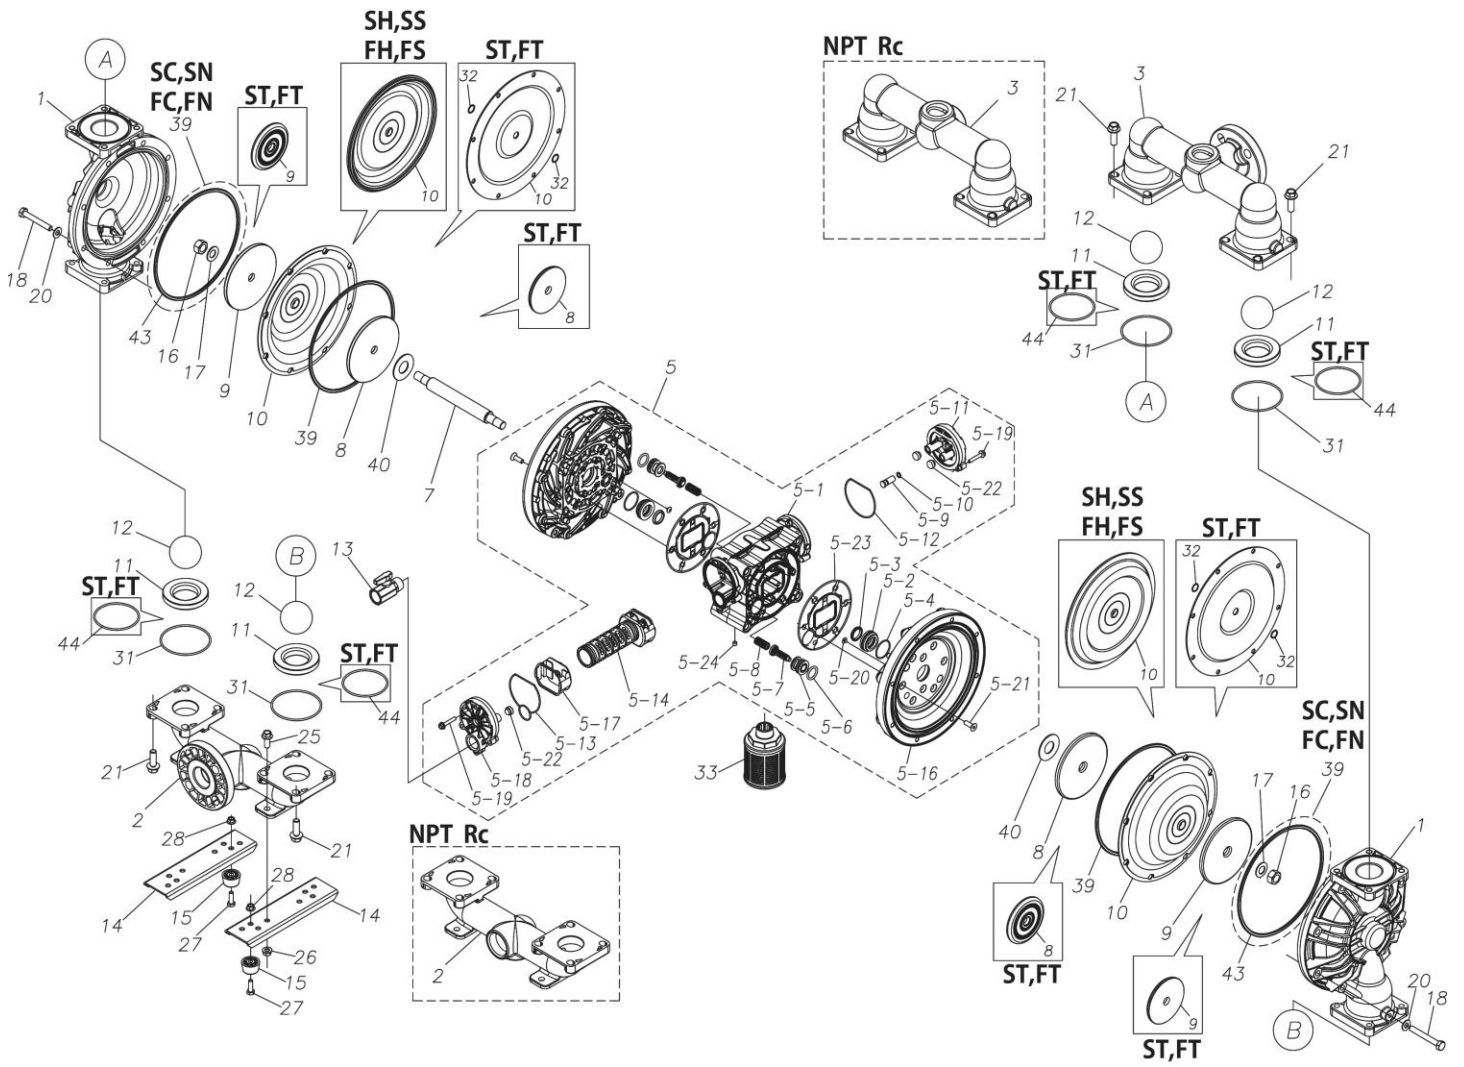

## Exploded View Drawing and Parts List

Model: **TC-X400SVA**

Model Number: **1L00429MN**

The part list and exploded view drawing as attached below indicate the full list of parts for the above mentioned pump model.

Please contact your Pump Distributor directly for more information.

■ Parts List

TC-X400SVA

1L00429MN

Ref.No.	Parts No.	Description	Parts Component	Remark
1	1L20027SM	OUT CHAMBER	2	
2	1L20028SU	IN MANIFOLD	1	
3	1L20030SU	OUT MANIFOLD	1	
5	1L10023MN	BODY ASSEMBLY	1	

Ref.No.	Parts No.	Description	Parts Component	Remark
5-1	1L30054MN	BODY	1	The parts of #5 are available with a set as [1L10023MN: BODY ASSEMBLY]. This is also available individually.
5-2	1M30026MM	BEARING CENTER ROD	2	
5-3	9S2BA0025	PACKING	2	
5-4	9S1BS0036	O RING S-36	2	
5-5	1L30063MM	PILOT VALVE SEAT	2	
5-6	9S1BP1022	O RING P-22A	2	
5-7	1L30058MB	PILOT VALVE	2	
5-8	1L30064MM	SPRING	2	
5-9	1L30065MM	RESET BUTTON	1	
5-10	9S1BP0008	O RING P-8	1	
5-11	1L30056MB	CAP	1	
5-12	1L30061MB	PACKING CAP	1	
5-13	1L30060MB	PACKING CAP IN	1	
5-14	1L10003MK	C SPOOL VALVE ASSEMBLY (Looped C®)	1	
5-16	1L30066MM	AIR CHAMBER	2	
5-17	1L30005MB	SPRING STOPPER	1	
5-18	1L30055MN	CAP IN	1	
5-19	9B2210635	BOLT M6 × 35	7	
5-20	9T6125008	SCREW M5 × 8	8	
5-21	9B5410825	BOLT M8 × 25	16	
5-22	1L30062MB	CUSHION	4	
5-23	1L30059MB	PACKING BODY	2	
5-24	9P62P9901	PLUG	2	
7	1L20043MM	CENTER ROD	1	
8	1L20019MM	CENTER DISK	2	
9	1L20040MM	CENTER DISK	2	
10	1L20002VB	DIAPHRAGM	2	
11	1L20037VB	VALVE SEAT	4	
12	1M20018VB	BALL	4	
13	1M90001MN	BALL VALVE	1	
14	1L30067MM	BASE	2	
15	1H30055MB	RUBBER FEET	4	
16	9N1731600	NUT M16 × 1.5	2	
17	9W3311600	CONED DISK SPRING M16	2	
18	9B1221060	BOLT M10 × 60	16	
20	9W4211000	SPRING LOCK WASHER M10	16	
21	9B2211235	BOLT M12 × 35	16	
25	9B2211020	BOLT M10 × 20	4	
26	9N2211000	NUT M10	4	
27	9B1110825	BOLT M8 × 25	4	
28	9N2110800	NUT M8	4	
31	9S1VG0100	O RING G-100	4	
33	1L90002MN	SILENCER	1	
39	9S1BG0230	O RING G-230	2	
40	1M30033MB	CUSHION CENTER DISK	2	
43	9S1VG0230	O RING G-230	2	