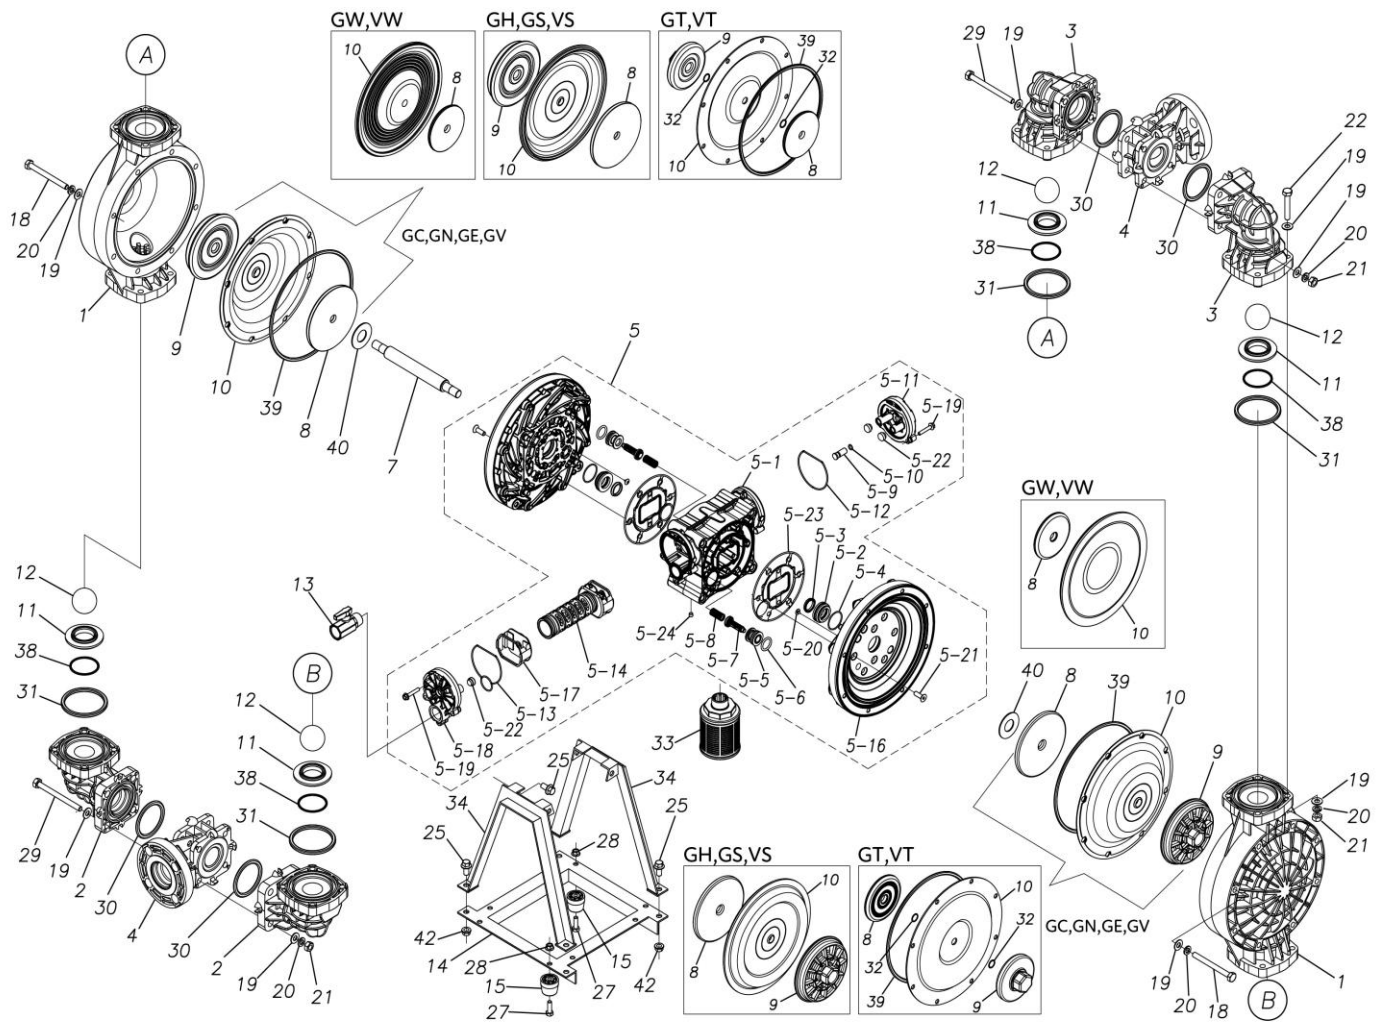

TC-X

Exploded View Drawing and Parts List

Model: **TC-X400VWA**

Model Number: **1L00450MN**

The part list and exploded view drawing as attached below indicate the full list of parts for the above mentioned pump model.

Please contact your Pump Distributor directly for more information.

■ Parts List

TC-X400VWA

1L00450MN

Ref.No.	Parts No.	Description	Parts Component	Remark
1	1L20015KM	OUT CHAMBER	2	
2	1L20016KM	IN MANIFOLD	2	
3	1L20017KM	OUT MANIFOLD	2	
4	1L20018KN	CENTER MANIFOLD	2	
5	1L10023MN	BODY ASSEMBLY	1	