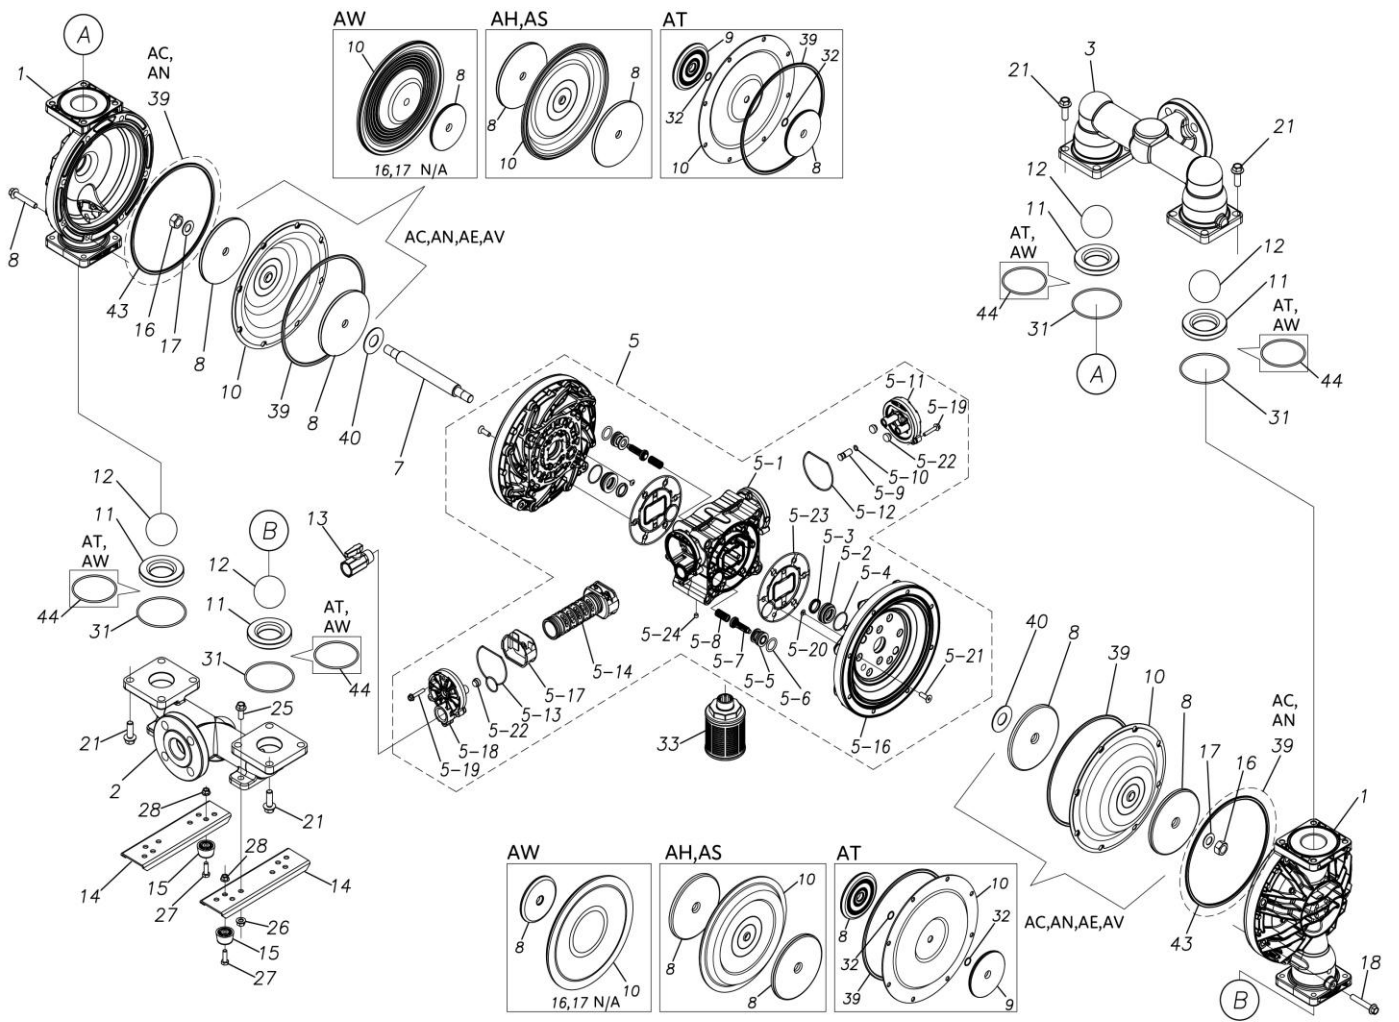

TC-X

Exploded View Drawing and Parts List

Model: **TC-X400AWA**

Model Number: **1L00451MN**

The part list and exploded view drawing as attached below indicate the full list of parts for the above mentioned pump model.

Please contact your Pump Distributor directly for more information.

■ Parts List

TC-X400AW

1L00451MN

Ref.No.	Parts No.	Description	Parts Component	Remark
1	1L20032AM	OUT CHAMBER	2	
2	1L20033AU	IN MANIFOLD	1	
3	1L20035AU	OUT MANIFOLD	1	
5	1L10023MN	BODY ASSEMBLY	1	

Ref.No.	Parts No.	Description	Parts Component	Remark
5-1	1L30054MN	BODY	1	The parts of #5 are available with a set as [1L10023MN: BODY ASSEMBLY]. This is also available individually.
5-2	1M30026MM	BEARING CENTER ROD	2	
5-3	9S2BA0025	PACKING	2	
5-4	9S1BS0036	O RING S-36	2	
5-5	1L30063MM	PILOT VALVE SEAT	2	
5-6	9S1BP1022	O RING P-22A	2	
5-7	1L30058MB	PILOT VALVE	2	
5-8	1L30064MM	SPRING	2	
5-9	1L30065MM	RESET BUTTON	1	
5-10	9S1BP0008	O RING P-8	1	
5-11	1L30056MB	CAP	1	
5-12	1L30061MB	PACKING CAP	1	
5-13	1L30060MB	PACKING CAP IN	1	
5-14	1L10003MK	C SPOOL VALVE ASSEMBLY (Looped C®)	1	
5-16	1L30066MM	AIR CHAMBER	2	
5-17	1L30005MB	SPRING STOPPER	1	
5-18	1L30055MN	CAP IN	1	
5-19	9B2210635	BOLT M6 × 35	7	
5-20	9T6125008	SCREW M5 × 8	8	
5-21	9B5410825	BOLT M8 × 25	16	
5-22	1L30062MB	CUSHION	4	
5-23	1L30059MB	PACKING BODY	2	
5-24	9P62P9901	PLUG	2	
7	1L30115TM	CENTER ROD	1	
8	1L30084TM	CENTER DISK	2	
10	1L20067TE	DIAPHRAGM	2	
11	1L20041TM	VALVE SEAT	4	
12	1M20034TM	BALL	4	
13	1M90001MN	BALL VALVE	1	
14	1L30067MM	BASE	2	
15	1H30055MB	RUBBER FEET	4	
18	9B2111060	BOLT M10 × 60	16	
21	9B2111235	BOLT M12 × 35	16	
25	9B2111025	BOLT M10 × 25	4	
26	9N2111000	NUT M10	4	
27	9B1110825	BOLT M8 × 25	4	
28	9N2110800	NUT M8	4	
31	9S1TG0100	O RING G-100	4	
33	1L90002MN	SILENCER	1	
40	1M30033MB	CUSHION CENTER DISK	2	
43	9S1TG0230	O RING G-230	2	
44	9S1TG0085	O RING G-85	4	