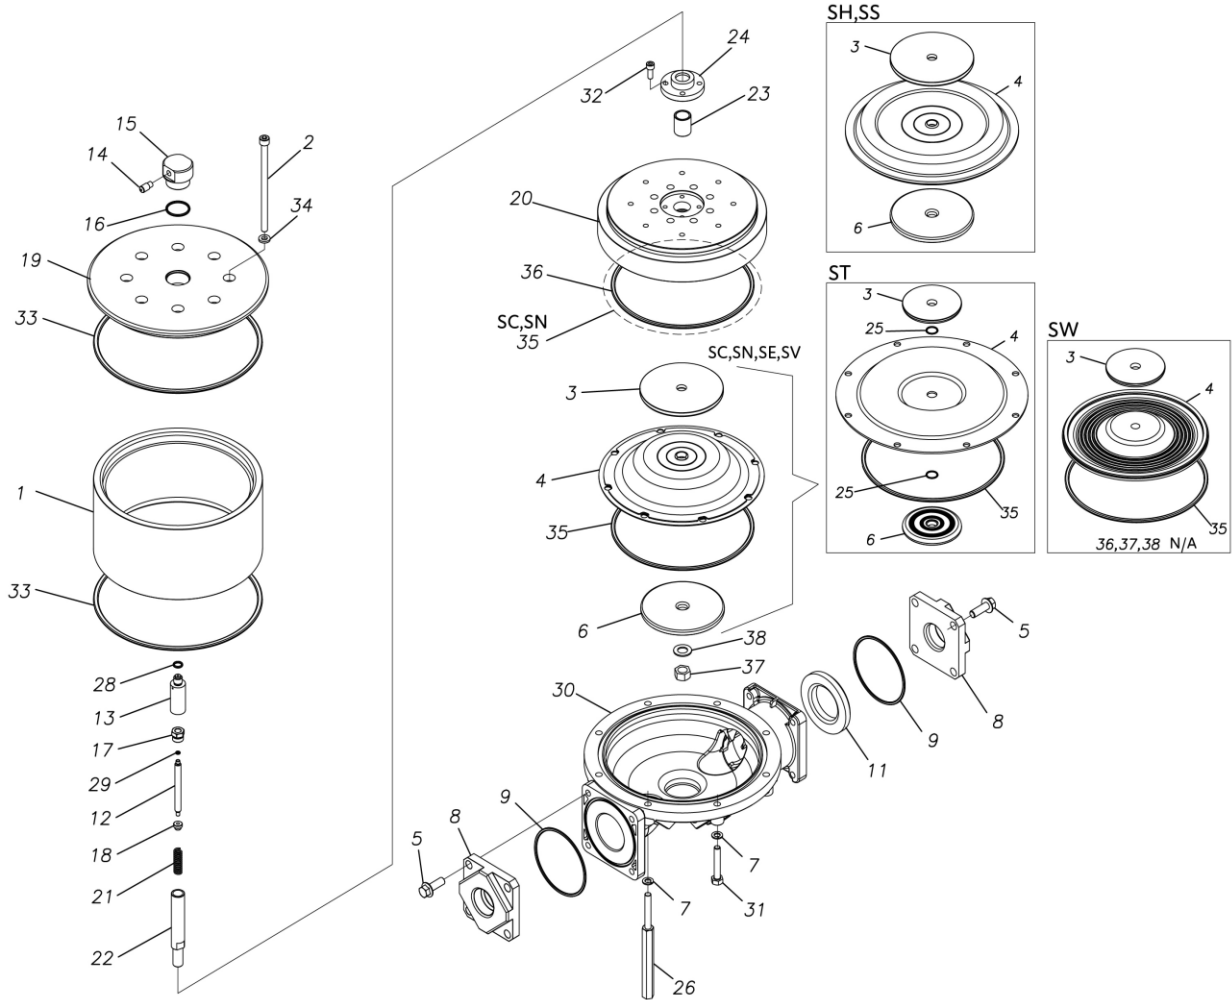

TC-X

Exploded View Drawing and Parts List

Model: **CF-X40SWN**

Model Number: **1L00468MN**

The part list and exploded view drawing as attached below indicate the full list of parts for the above mentioned pump model.

Please contact your Pump Distributor directly for more information.

■ Parts List

CF-X40SWN

1L00468MN

Ref.No.	Parts No.	Description	Parts Component	Remark
1	1L30068MM	AIR CHAMBER	1	
2	9B3291002	BOLT M10 × 140	8	
3	1L30084TM	CENTER DISK	1	
4	1L20067TE	DIAPHRAGM	1	
5	9B2211235	BOLT M12 × 35	8	
7	9W4211000	SPRING LOCK WASHER M10	8	
8	1L20048SN	FLANGE	2	
9	9S1TG0100	O RING G-100	2	
11	1L20041TM	VALVE SEAT	1	
12	1M30045MM	VALVE	1	
13	1M30046MM	VALVE SEAT	1	
14	1D90004MN	SILENCER	1	
15	1M10011MN	VALVE ASSEMBLY	1	
16	9S1BG0035	O RING G-35	1	
17	1D30055MM	STOPPER CENTER ROD	1	
18	1D30056MM	STOPPER VALVE	1	
19	1L30069MM	AIR CHAMBER UPPER	1	
20	1L30070MM	AIR CHAMBER LOWER	1	
21	1D30059MM	SPRING	1	
22	1L30114TM	CENTER ROD	1	
23	1D30060MM	BEARING CENTER ROD	1	
24	1H30124MM	CASE BEARING	1	
26	1L30071MM	STUD	4	
28	9S1BP0012	O RING P-12	1	

Ref.No.	Parts No.	Description	Parts Component	Remark
29	9S1B90008	O RING P-4	1	
30	1L20027SM	OUT CHANBER	1	
31	9B1221060	BOLT M10 × 60	4	
32	9B3410820	BOLT M8 × 20	4	
33	9S1BM0250	O RING GS-250	2	
34	1H30127MB	SEAL WASHER	8	
35	9S1TG0230	O RING G-230	1	