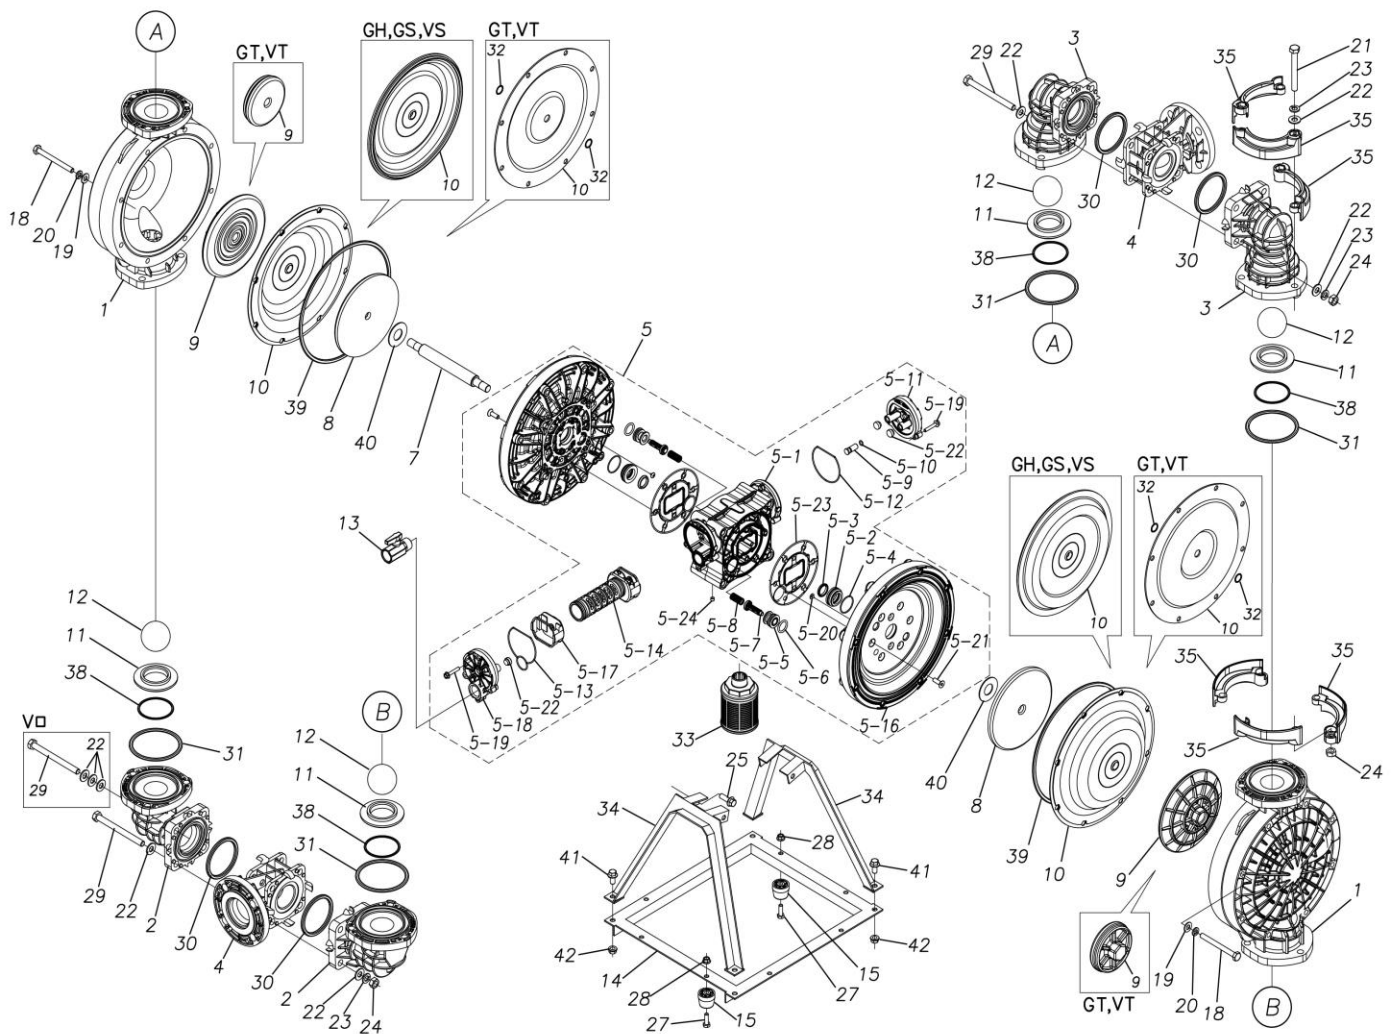

TC-X

Exploded View Drawing and Parts List

Model: **TC-X500GNA**

Model Number: **1M00408MN**

The part list and exploded view drawing as attached below indicate the full list of parts for the above mentioned pump model.

Please contact your Pump Distributor directly for more information.

■ Parts List

TC-X500GNA

1M00408MN

Ref.No.	Parts No.	Description	Parts Component	Remark
1	1M20022PM	OUT CHAMBER	2	
2	1M20023PM	IN MANIFOLD	2	
3	1M20024PM	OUT MANIFOLD	2	
4	1M20025PM	CENTER MANIFOLD	2	
5	1M10022MN	BODY ASSEMBLY	1	