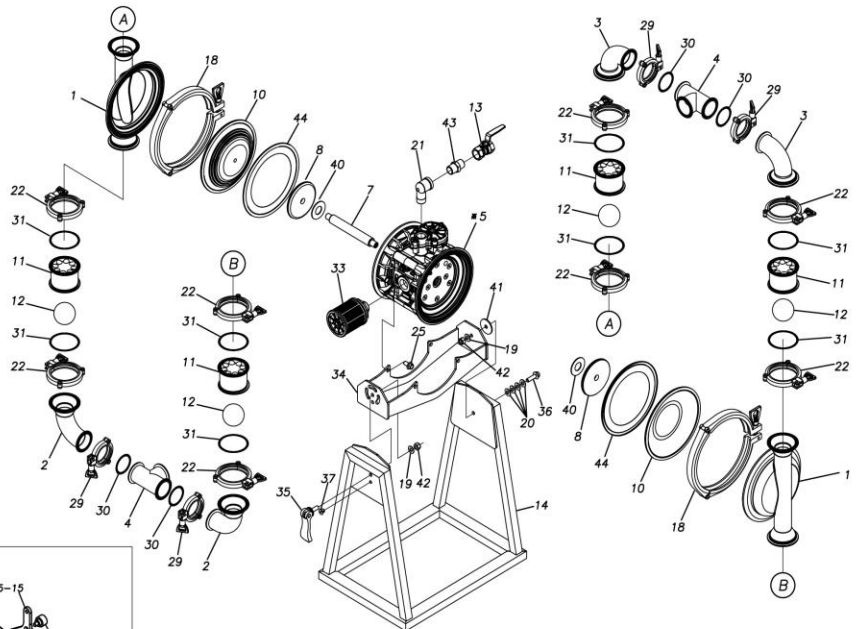

TC-X

Exploded View Drawing and Parts List

Model: **TC-X500STFR**

Model Number: **1M00423MN**

The part list and exploded view drawing as attached below indicate the full list of parts for the above mentioned pump model.

Please contact your Pump Distributor directly for more information.

■ Parts List

TC-X500STFR

1M00423MN

Ref.No.	Parts No.	Description	Parts Component	Remark
1	1L20061SM	OUT CHAMBER	2	
2	1L20058SM	MANIFOLD	2	
3	1L20059SM	MANIFOLD	2	
4	1M20067SP	CENTER MANIFOLD	2	
5	1M10033MN	BODY ASSEMBLY	1	