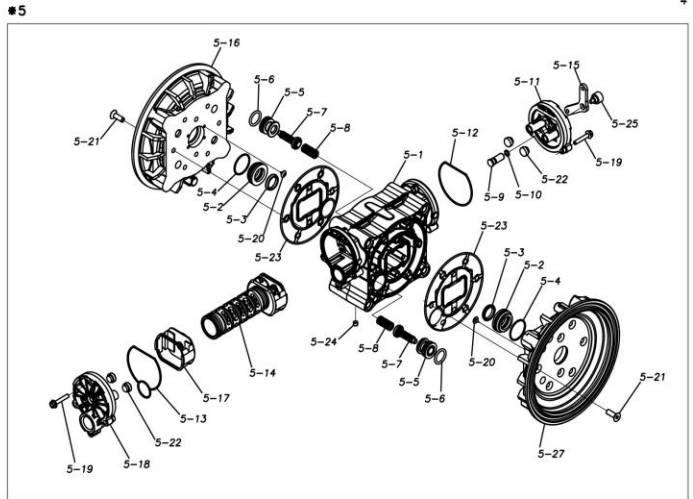

TC-X

Exploded View Drawing and Parts List

Model: **TC-X500STFR**

Model Number: **1M00423MN**

The part list and exploded view drawing as attached below indicate the full list of parts for the above mentioned pump model.

Please contact your Pump Distributor directly for more information.

■ Parts List

TC-X500STFR

1M00423MN

Ref.No.	Parts No.	Description	Parts Component	Remark
1	1L20061SM	OUT CHAMBER	2	
2	1L20058SM	MANIFOLD	2	
3	1L20059SM	MANIFOLD	2	
4	1M20067SP	CENTER MANIFOLD	2	
5	1M10033MN	BODY ASSEMBLY	1	