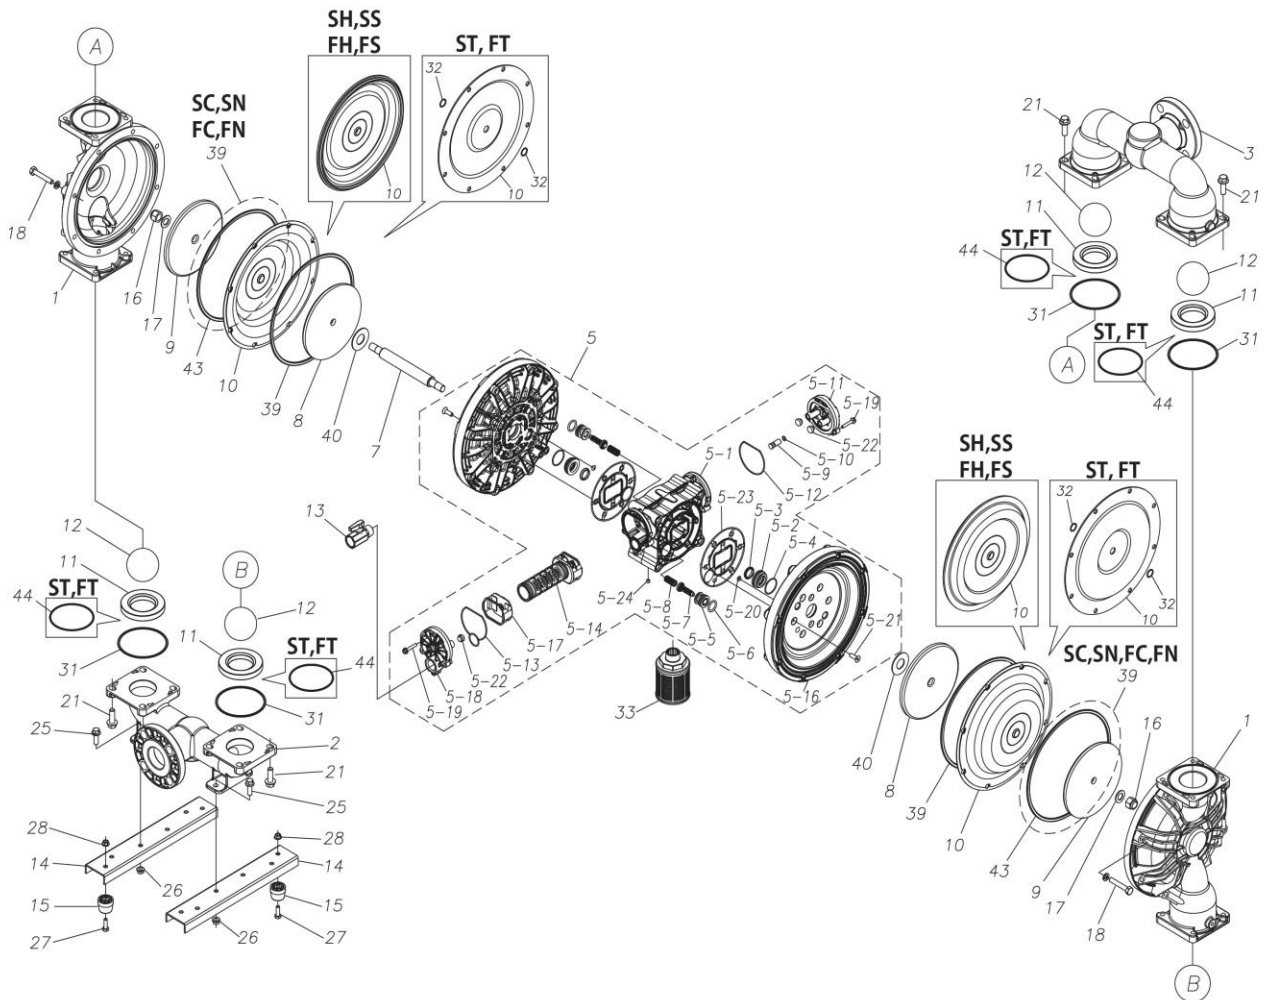

TC-X

Exploded View Drawing and Parts List

Model: **TC-X500STA**

Model Number: **1M00464MN**

The part list and exploded view drawing as attached below indicate the full list of parts for the above mentioned pump model.

Please contact your Pump Distributor directly for more information.

■ Parts List

TC-X500STA

1M00464MN

Ref.No.	Parts No.	Description	Parts Component	Remark
1	1M20001SM	OUT CHAMBER	2	
2	1M20003SU	IN MANIFOLD	1	
3	1M20005SU	OUT MANIFOLD	1	
5	1M10022MN	BODY ASSEMBLY	1	