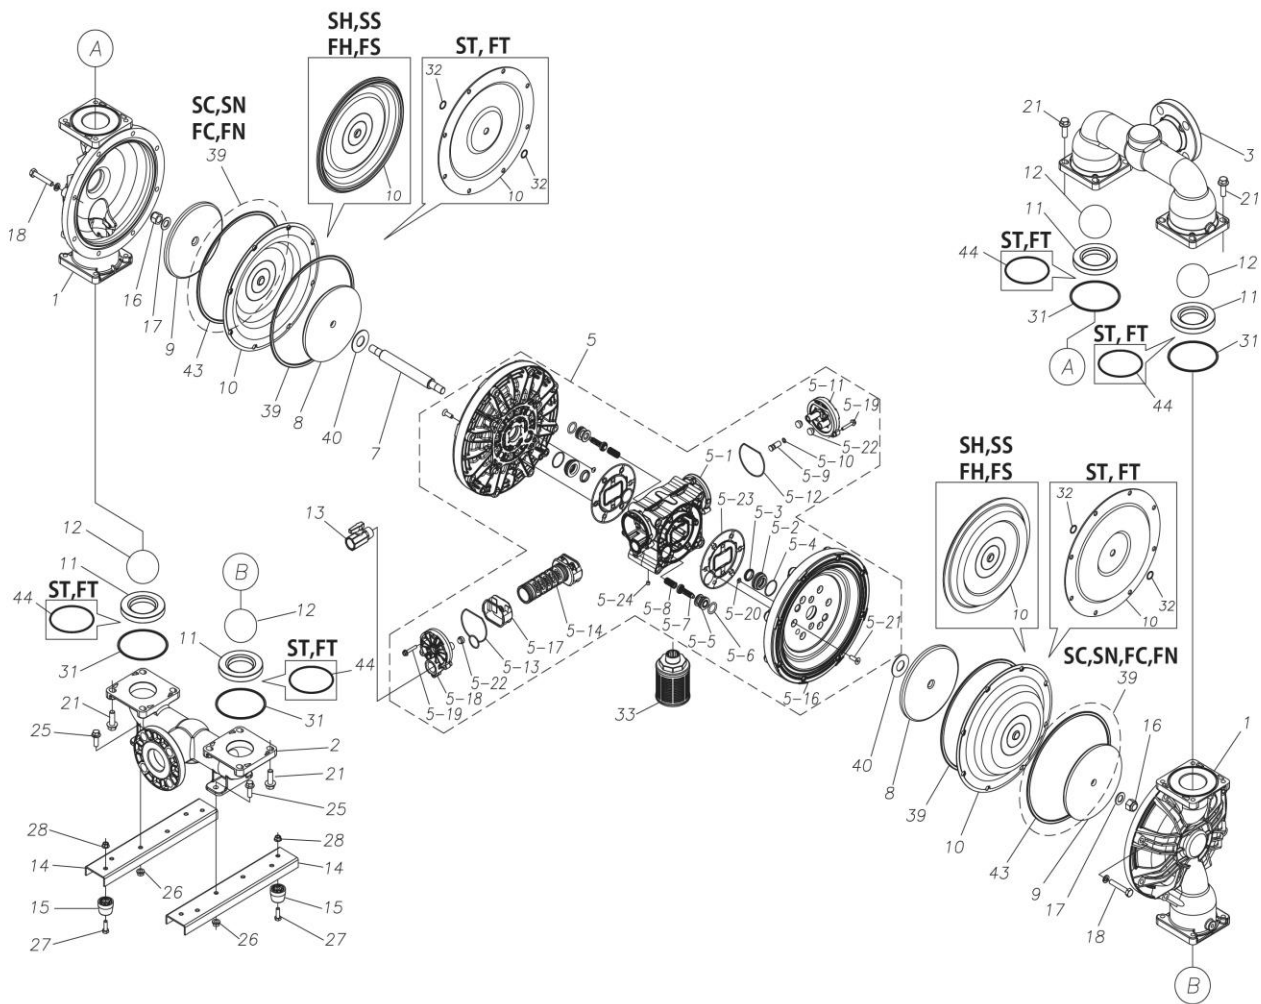

## Exploded View Drawing and Parts List

Model: **TC-X500SSA**

Model Number: **1M00466MN**

The part list and exploded view drawing as attached below indicate the full list of parts for the above mentioned pump model.

Please contact your Pump Distributor directly for more information.

■ Parts List

TC-X500SSA

1M00466MN

Ref.No.	Parts No.	Description	Parts Component	Remark
1	1M20001SM	OUT CHAMBER	2	
2	1M20003SU	IN MANIFOLD	1	
3	1M20005SU	OUT MANIFOLD	1	
5	1M10022MN	BODY ASSEMBLY	1	

Ref.No.	Parts No.	Description	Parts Component	Remark
5-1	1L30054MN	BODY	1	The parts of #5 are available with a set as [1M10022MN:BODY ASSEMBLY]. This is also available individually.
5-2	1M30026MM	BEARING CENTER ROD	2	
5-3	9S2BA0025	PACKING	2	
5-4	9S1BS0036	O RING S-36	2	
5-5	1L30063MM	PILOT VALVE SEAT	2	
5-6	9S1BP1022	O RING P-22A	2	
5-7	1L30058MB	PILOT VALVE	2	
5-8	1L30064MM	SPRING	2	
5-9	1L30065MM	RESET BUTTON	1	
5-10	9S1BP0008	O RING P-8	1	
5-11	1L30056MB	CAP	1	
5-12	1L30061MB	PACKING CAP	1	
5-13	1L30060MB	PACKING CAP IN	1	
5-14	1L10003MK	C SPOOL VALVE ASSEMBLY (Looped C®)	1	
5-16	1M30061MM	AIR CHAMBER	2	
5-17	1L30005MB	SPRING STOPPER	1	
5-18	1L30055MN	CAP IN	1	
5-19	9B2210635	BOLT M6 × 35	7	
5-20	9T6125008	SCREW M5 × 8	8	
5-21	9B5410825	BOLT M8 × 25	16	
5-22	1L30062MB	CUSHION	4	
5-23	1L30059MB	PACKING BODY	2	
5-24	9P62P9901	PLUG	2	
7	1L20043MM	CENTER ROD	1	
8	1M20021MM	CENTER DISK	2	
9	1M20030MM	CENTER DISK	2	
10	1M20019SB	DIAPHRAGM	2	
11	1M20012EB	VALVE SEAT	4	
12	1M20028EB	BALL	4	
13	1M90001MN	BALL VALVE	1	
14	1M30031MM	BASE	2	
15	1E30070MB	RUBBER FEET	4	
16	9N1731600	NUT M16 × 1.5	2	
17	9W3311600	CONED DISK SPRING M16	2	
18	9B1221060	BOLT M10 × 60	16	
20	9W4211000	SPRING LOCK WASHER M10	16	
21	9B2211235	BOLT M12 × 35	16	
25	9B2211030	BOLT M10 × 30	4	
26	9N2211000	NUT M10	4	
27	9B1110825	BOLT M8 × 25	4	
28	9N2110800	NUT M8	4	
31	9S1EG0115	O RING G-115	4	
33	1L90002MN	SILENCER	1	
40	1M30033MB	CUSHION CENTER DISK	2	
43	9S1EG0270	O RING G-270	2	