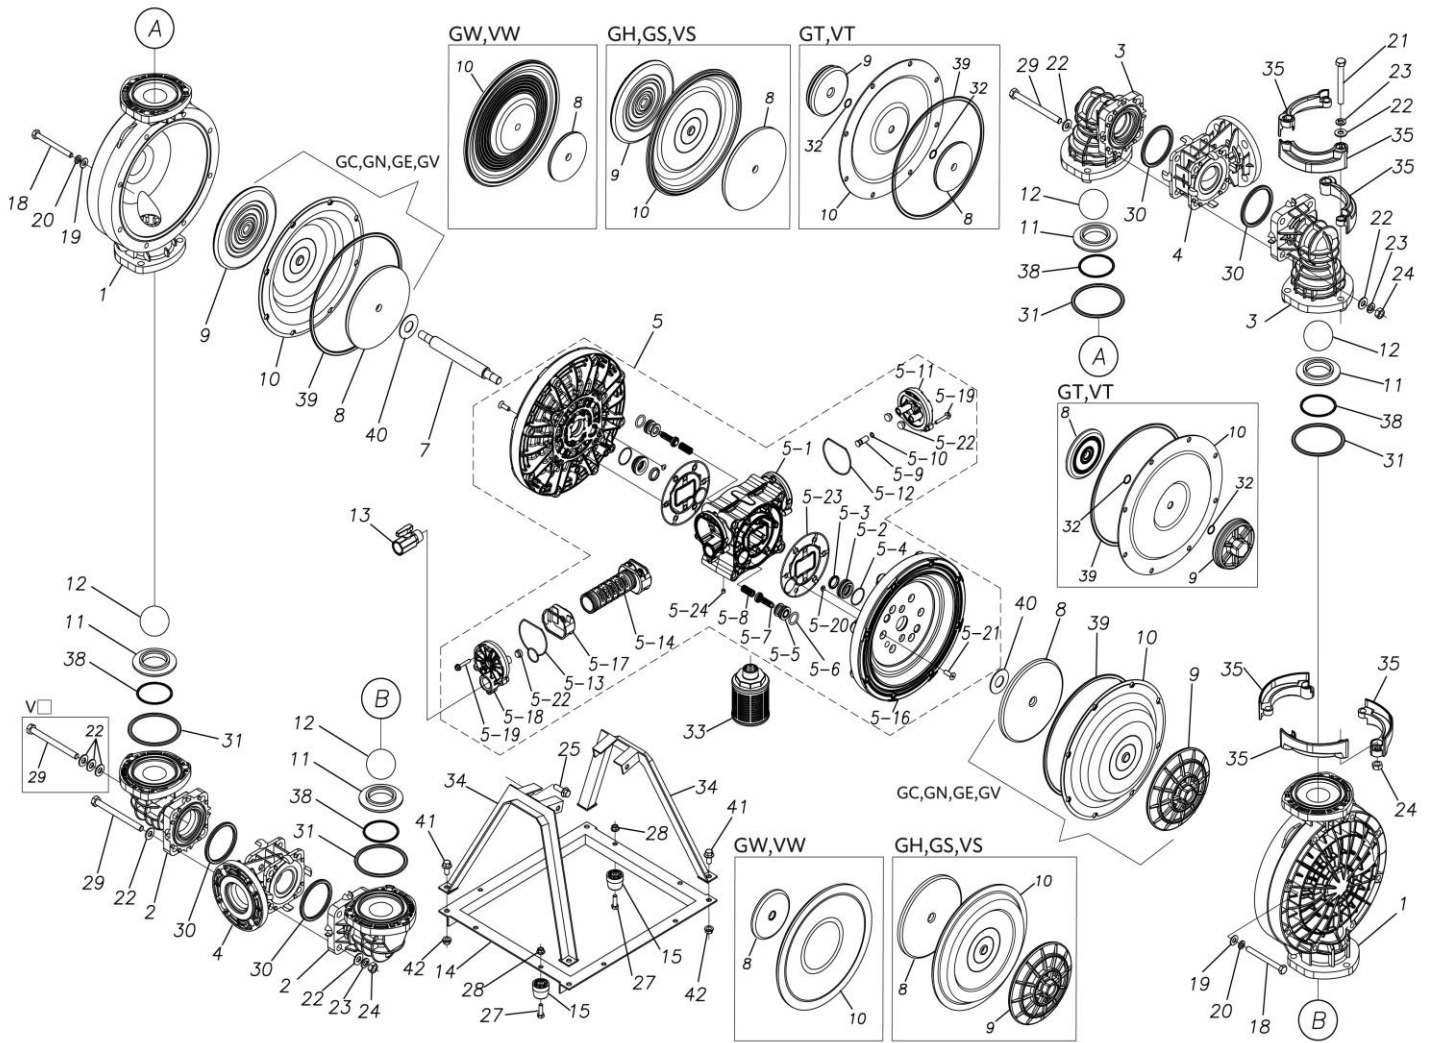

## Exploded View Drawing and Parts List

Model: **TC-X500GWA**

Model Number: **1M00483MN**

The part list and exploded view drawing as attached below indicate the full list of parts for the above mentioned pump model.

Please contact your Pump Distributor directly for more information.

■ Parts List

TC-X500GWA

1M00483MN

Ref.No.	Parts No.	Description	Parts Component	Remark
1	1M20022PM	OUT CHAMBER	2	
2	1M20023PM	IN MANIFOLD	2	
3	1M20024PM	OUT MANIFOLD	2	
4	1M20025PM	CENTER MANIFOLD	2	
5	1M10022MN	BODY ASSEMBLY	1	