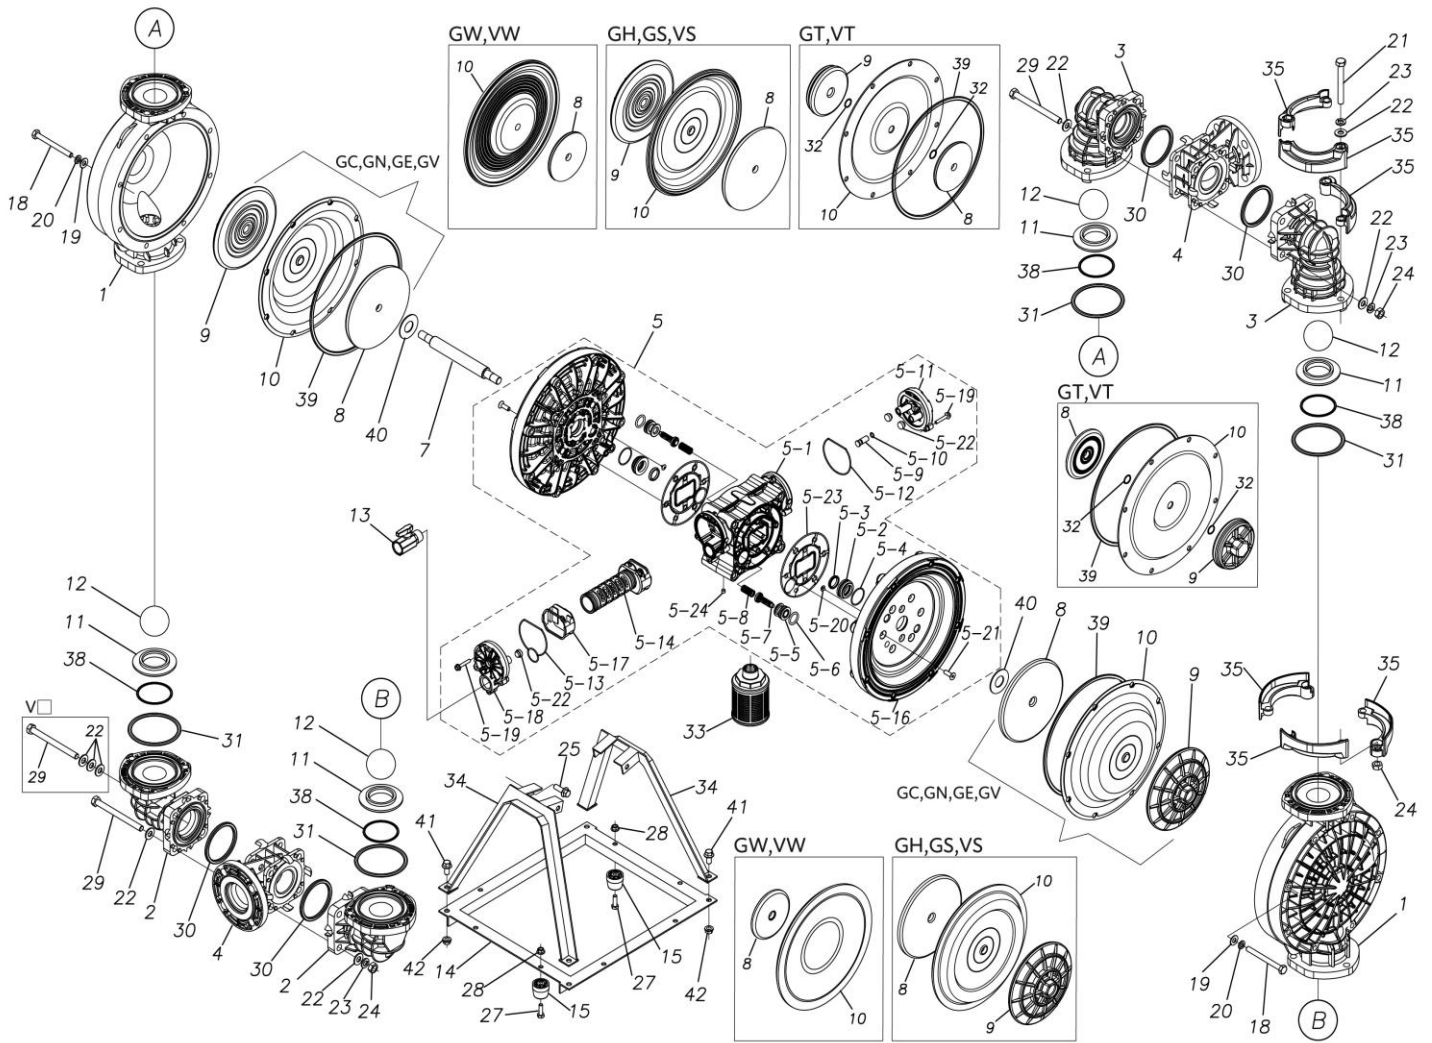

## Exploded View Drawing and Parts List

Model: **TC-X500VWA**

Model Number: **1M00484MN**

The part list and exploded view drawing as attached below indicate the full list of parts for the above mentioned pump model.

Please contact your Pump Distributor directly for more information.

■ Parts List

TC-X500VWA

1M00484MN

Ref.No.	Parts No.	Description	Parts Component	Remark
1	1M20022KM	OUT CHAMBER	2	
2	1M20023KM	IN MANIFOLD	2	
3	1M20024KM	OUT MANIFOLD	2	
4	1M20025KM	CENTER MANIFOLD	2	
5	1M10022MN	BODY ASSEMBLY	1	