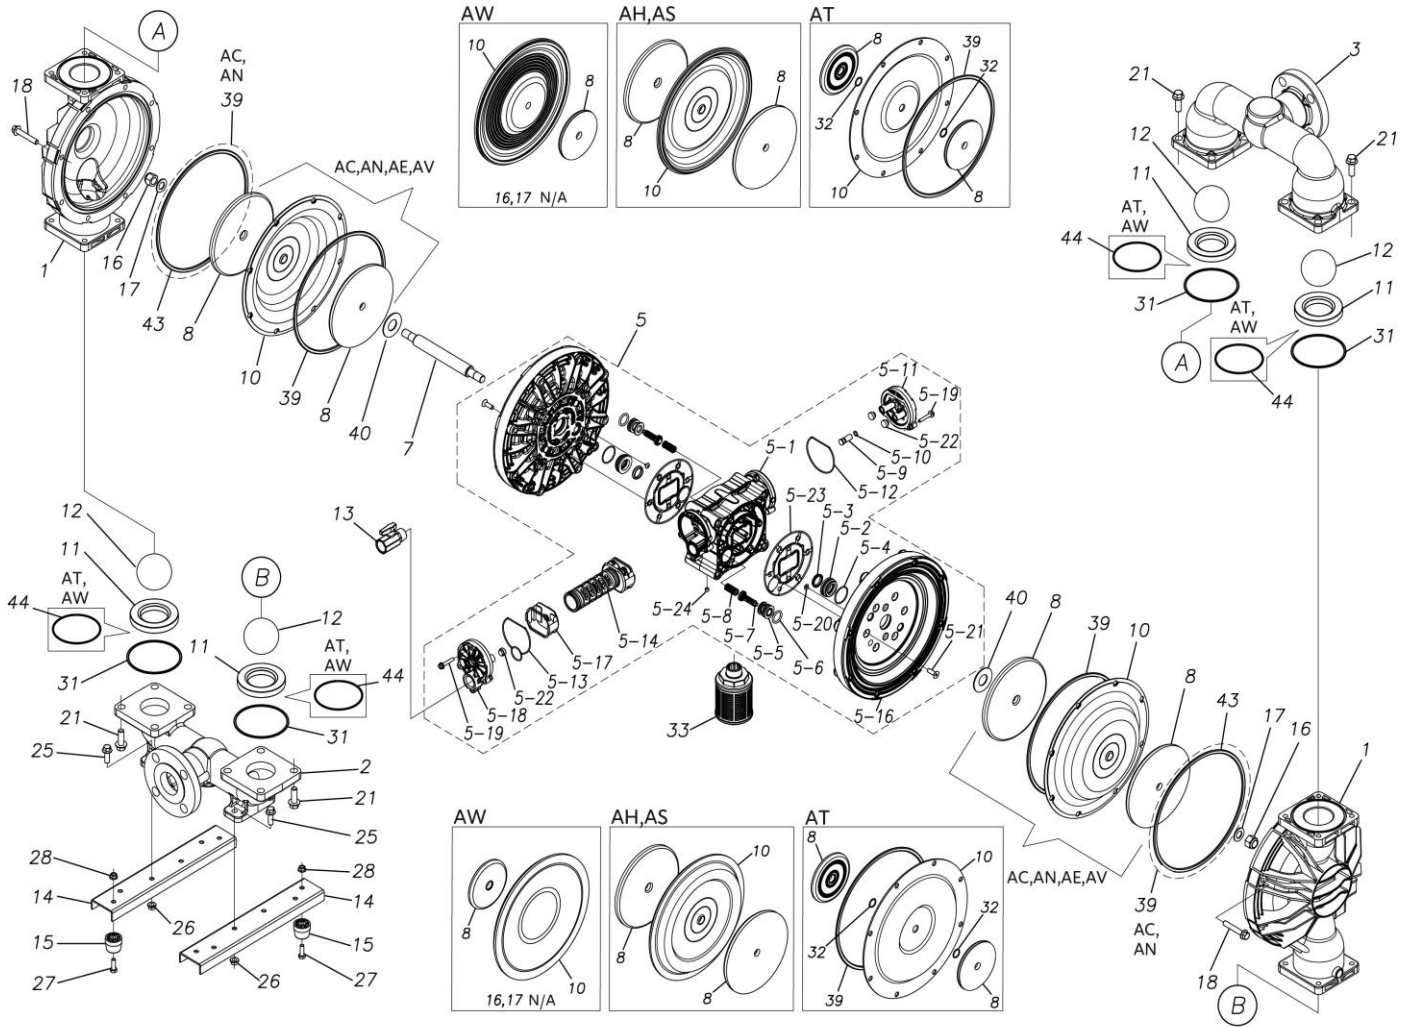

TC-X

Exploded View Drawing and Parts List

Model: **TC-X500AWA**

Model Number: **1M00485MN**

The part list and exploded view drawing as attached below indicate the full list of parts for the above mentioned pump model.

Please contact your Pump Distributor directly for more information.

■ Parts List

TC-X500AWA

1M00485MN

Ref.No.	Parts No.	Description	Parts Component	Remark
1	1M20007AM	OUT CHAMBER	2	
2	1M20008AU	IN MANIFOLD	1	
3	1M20010AU	OUT MANIFOLD	1	
5	1M10022MN	BODY ASSEMBLY	1	

Ref.No.	Parts No.	Description	Parts Component	Remark
5-1	1L30054MN	BODY	1	The parts of #5 are available with a set as [1M10022MN:BODY ASSEMBLY]. This is also available individually.
5-2	1M30026MM	BEARING CENTER ROD	2	
5-3	9S2BA0025	PACKING	2	
5-4	9S1BS0036	O RING S-36	2	
5-5	1L30063MM	PILOT VALVE SEAT	2	
5-6	9S1BP1022	O RING P-22A	2	
5-7	1L30058MB	PILOT VALVE	2	
5-8	1L30064MM	SPRING	2	
5-9	1L30065MM	RESET BUTTON	1	
5-10	9S1BP0008	O RING P-8	1	
5-11	1L30056MB	CAP	1	
5-12	1L30061MB	PACKING CAP	1	
5-13	1L30060MB	PACKING CAP IN	1	
5-14	1L10003MK	C SPOOL VALVE ASSEMBLY (Looped C®)	1	
5-16	1M30061MM	AIR CHAMBER	2	
5-17	1L30005MB	SPRING STOPPER	1	
5-18	1L30055MN	CAP IN	1	
5-19	9B2210635	BOLT M6 × 35	7	
5-20	9T6125008	SCREW M5 × 8	8	
5-21	9B5410825	BOLT M8 × 25	16	
5-22	1L30062MB	CUSHION	4	
5-23	1L30059MB	PACKING BODY	2	
5-24	9P62P9901	PLUG	2	
7	1L30115TM	CENTER ROD	1	
8	1L30084TM	CENTER DISK	2	
10	1M20068TE	DIAPHRAGM	2	
11	1M20013TM	VALVE SEAT	4	
12	1M20032TM	BALL	4	
13	1M90001MN	BALL VALVE	1	
14	1M30031MM	BASE	2	
15	1E30070MB	RUBBER FEET	4	
18	9B2111060	BOLT M10 × 60	16	
21	9B2111235	BOLT M12 × 35	16	
25	9B2111030	BOLT M10 × 30	4	
26	9N2111000	NUT M10	4	
27	9B1110825	BOLT M8 × 25	4	
28	9N2110800	NUT M8	4	
31	9S1TG0115	O RING G-115	4	
33	1L90002MN	SILENCER	1	
40	1M30033MB	CUSHION CENTER DISK	2	
43	9S1TG0270	O RING G-270	2	
44	9S1TG0100	O RING G-100	4	