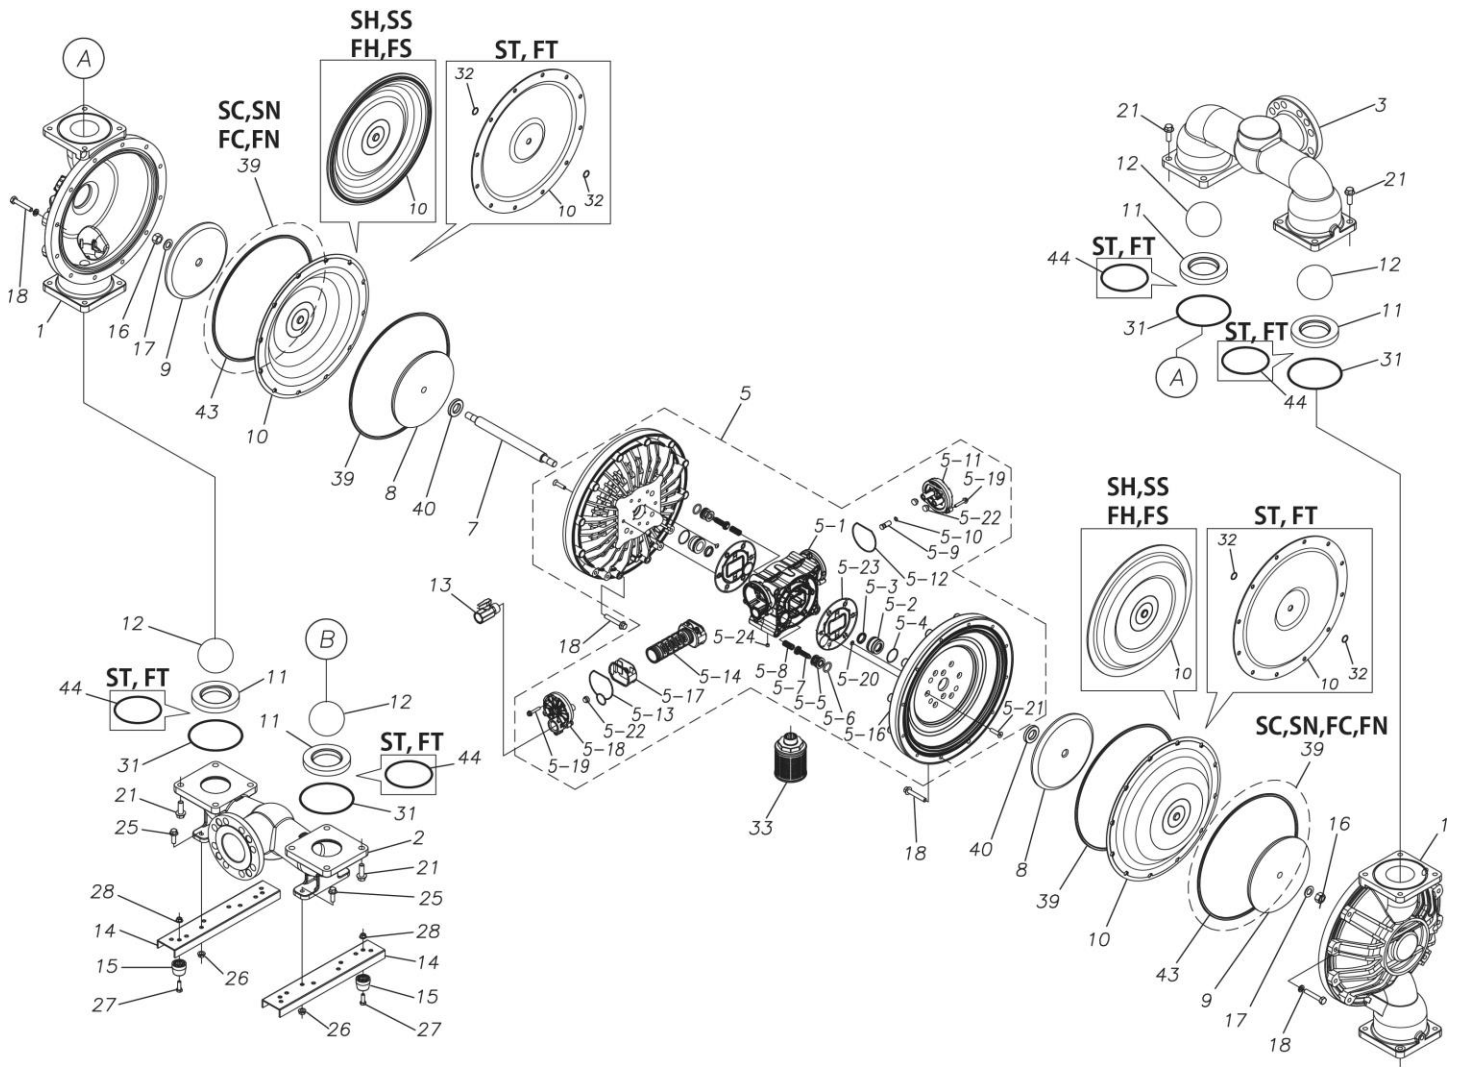

## Exploded View Drawing and Parts List

Model: **TC-X800SEA**

Model Number: **1P00332MN**

The part list and exploded view drawing as attached below indicate the full list of parts for the above mentioned pump model.

Please contact your Pump Distributor directly for more information.

■ Parts List

TC-X800SEA

1P00332MN

Ref.No.	Parts No.	Description	Parts Component	Remark
1	1P20016SM	OUT CHAMBER	2	
2	1P20017SU	IN MANIFOLD	1	
3	1P20019SU	OUT MANIFOLD	1	
5	1P10003MN	BODY ASSEMBLY	1	

Ref.No.	Parts No.	Description	Parts Component	Remark
5-1	1L30054MN	BODY	1	The parts of #5 are available with a set as [1P10003MN:BODY ASSEMBLY]. This is also available individually.
5-2	1P30001MM	BEARING CENTER ROD	2	
5-3	9S2BA0025	PACKING	2	
5-4	9S1BS0036	O RING S-36	2	
5-5	1L30063MM	PILOT VALVE SEAT	2	
5-6	9S1BP1022	O RING P-22A	2	
5-7	1P30021MB	PILOT VALVE	2	
5-8	1L30064MM	SPRING	2	
5-9	1L30065MM	RESET BUTTON	1	
5-10	9S1BP0008	O RING P-8	1	
5-11	1L30056MB	CAP	1	
5-12	1L30061MB	PACKING CAP	1	
5-13	1L30060MB	PACKING CAP IN	1	
5-14	1L10003MK	C SPOOL VALVE ASSEMBLY (Looped C®)	1	
5-16	1P30022MM	AIR CHAMBER	2	
5-17	1L30005MB	SPRING STOPPER	1	
5-18	1L30055MN	CAP IN	1	
5-19	9B2210635	BOLT M6 × 35	7	
5-20	9T6125008	SCREW M5 × 8	8	
5-21	9B5410835	BOLT M8 × 35	16	
5-22	1L30062MB	CUSHION	4	
5-23	1L30059MB	PACKING BODY	2	
5-24	9P62P9901	PLUG	2	
7	1P20044MM	CENTER ROD	1	
8	1P20028MM	CENTER DISK	2	
9	1P20039MM	CENTER DISK	2	
10	1P20002EB	DIAPHRAGM	2	
11	1P20015EB	VALVE SEAT	4	
12	1P20003EB	BALL	4	
13	1M90001MN	BALL VALVE	1	
14	1P30014MM	BASE	2	
15	1E30070MB	RUBBER FEET	4	
16	9N1731600	NUT M16 × 1.5	2	
17	9W3311600	CONED DISK SPRING M16	2	
18	9B1221070	BOLT M10 × 70	24	
20	9W4211000	SPRING LOCK WASHER M10	24	
21	9B2211240	BOLT M12 × 40	16	
25	9B2211030	BOLT M10 × 30	4	
26	9N2211000	NUT M10	4	
27	9B1110825	BOLT M8 × 25	4	
28	9N2110800	NUT M8	4	
31	9S1EG0135	O RING G-135	4	
33	1L90002MN	SILENCER	1	
39	9S1BG0350	O RING G-350	2	
40	1M30033MB	CUSHION CENTER DISK	2	
43	9S1EG0350	O RING G-350	2	