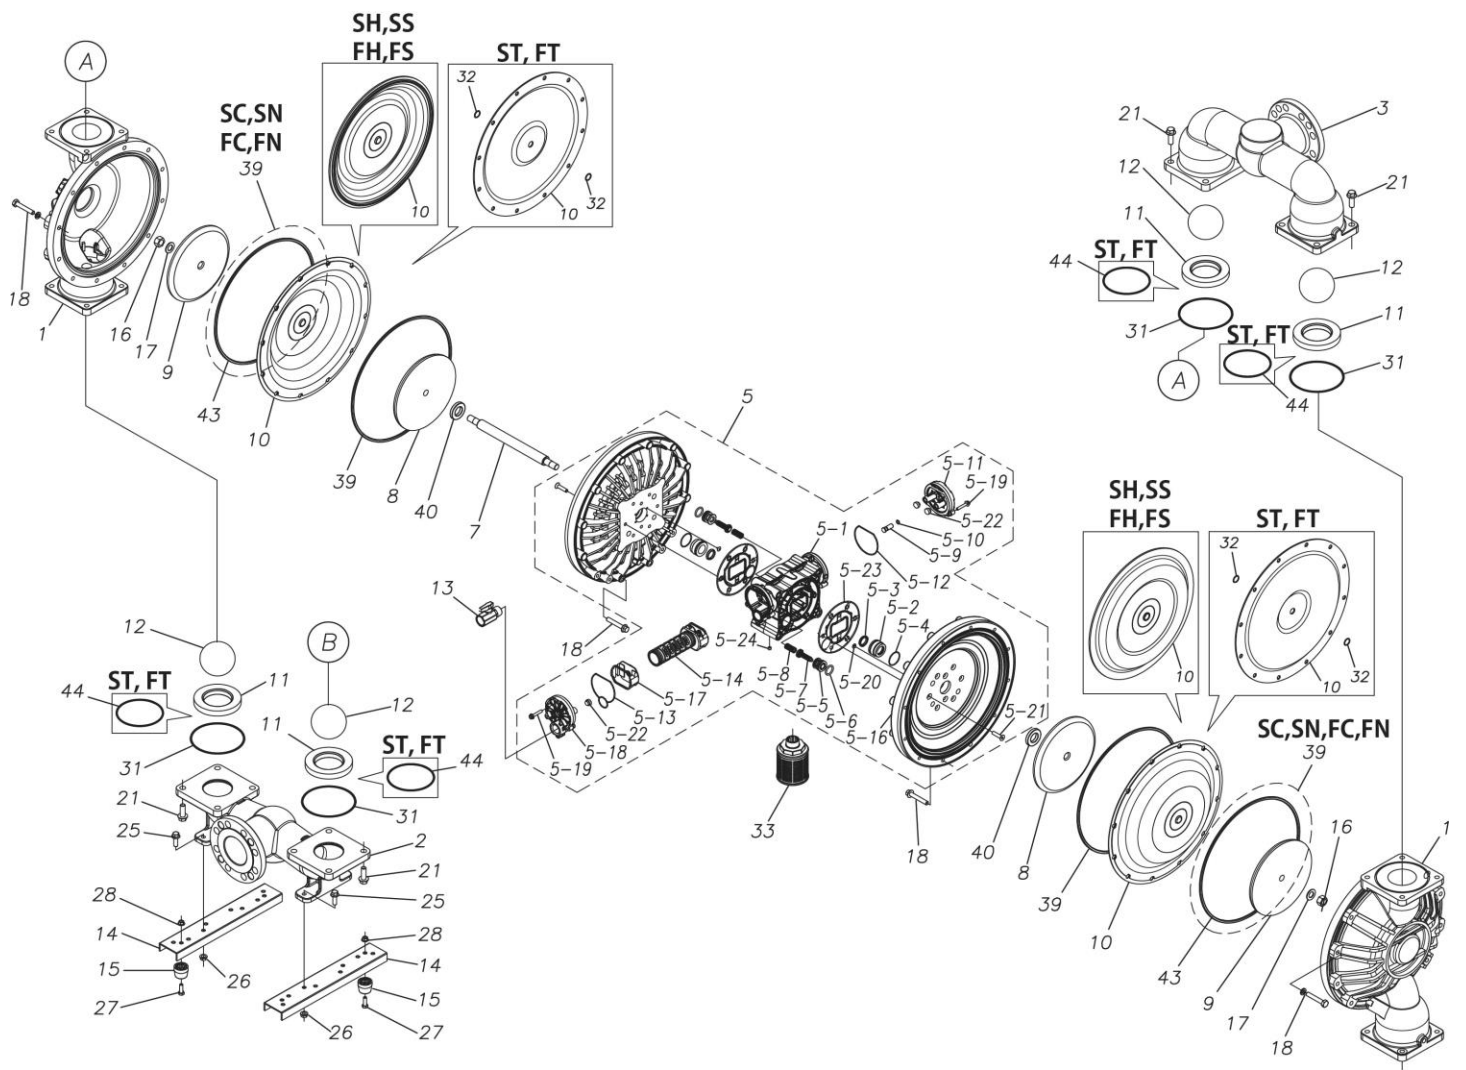

## Exploded View Drawing and Parts List

Model: **TC-X800SVA**

Model Number: **1P00333MN**

The part list and exploded view drawing as attached below indicate the full list of parts for the above mentioned pump model.

Please contact your Pump Distributor directly for more information.

■ Parts List

TC-X800SVA

1P00333MN

Ref.No.	Parts No.	Description	Parts Component	Remark
1	1P20016SM	OUT CHAMBER	2	
2	1P20017SU	IN MANIFOLD	1	
3	1P20019SU	OUT MANIFOLD	1	
5	1P10003MN	BODY ASSEMBLY	1	

Ref.No.	Parts No.	Description	Parts Component	Remark
5-1	1L30054MN	BODY	1	The parts of #5 are available with a set as [1P10003MN:BODY ASSEMBLY]. This is also available individually.
5-2	1P30001MM	BEARING CENTER ROD	2	
5-3	9S2BA0025	PACKING	2	
5-4	9S1BS0036	O RING S-36	2	
5-5	1L30063MM	PILOT VALVE SEAT	2	
5-6	9S1BP1022	O RING P-22A	2	
5-7	1P30021MB	PILOT VALVE	2	
5-8	1L30064MM	SPRING	2	
5-9	1L30065MM	RESET BUTTON	1	
5-10	9S1BP0008	O RING P-8	1	
5-11	1L30056MB	CAP	1	
5-12	1L30061MB	PACKING CAP	1	
5-13	1L30060MB	PACKING CAP IN	1	
5-14	1L10003MK	C SPOOL VALVE ASSEMBLY (Looped C®)	1	
5-16	1P30022MM	AIR CHAMBER	2	
5-17	1L30005MB	SPRING STOPPER	1	
5-18	1L30055MN	CAP IN	1	
5-19	9B2210635	BOLT M6 × 35	7	
5-20	9T6125008	SCREW M5 × 8	8	
5-21	9B5410835	BOLT M8 × 35	16	
5-22	1L30062MB	CUSHION	4	
5-23	1L30059MB	PACKING BODY	2	
5-24	9P62P9901	PLUG	2	
7	1P20044MM	CENTER ROD	1	
8	1P20028MM	CENTER DISK	2	
9	1P20039MM	CENTER DISK	2	
10	1P20002VB	DIAPHRAGM	2	
11	1P20015VB	VALVE SEAT	4	
12	1P20003VB	BALL	4	
13	1M90001MN	BALL VALVE	1	
14	1P30014MM	BASE	2	
15	1E30070MB	RUBBER FEET	4	
16	9N1731600	NUT M16 × 1.5	2	
17	9W3311600	CONED DISK SPRING M16	2	
18	9B1221070	BOLT M10 × 70	24	
20	9W4211000	SPRING LOCK WASHER M10	24	
21	9B2211240	BOLT M12 × 40	16	
25	9B2211030	BOLT M10 × 30	4	
26	9N2211000	NUT M10	4	
27	9B1110825	BOLT M8 × 25	4	
28	9N2110800	NUT M8	4	
31	9S1VG0135	O RING G-135	4	
33	1L90002MN	SILENCER	1	
39	9S1BG0350	O RING G-350	2	
40	1M30033MB	CUSHION CENTER DISK	2	
43	9S1VG0350	O RING G-350	2	