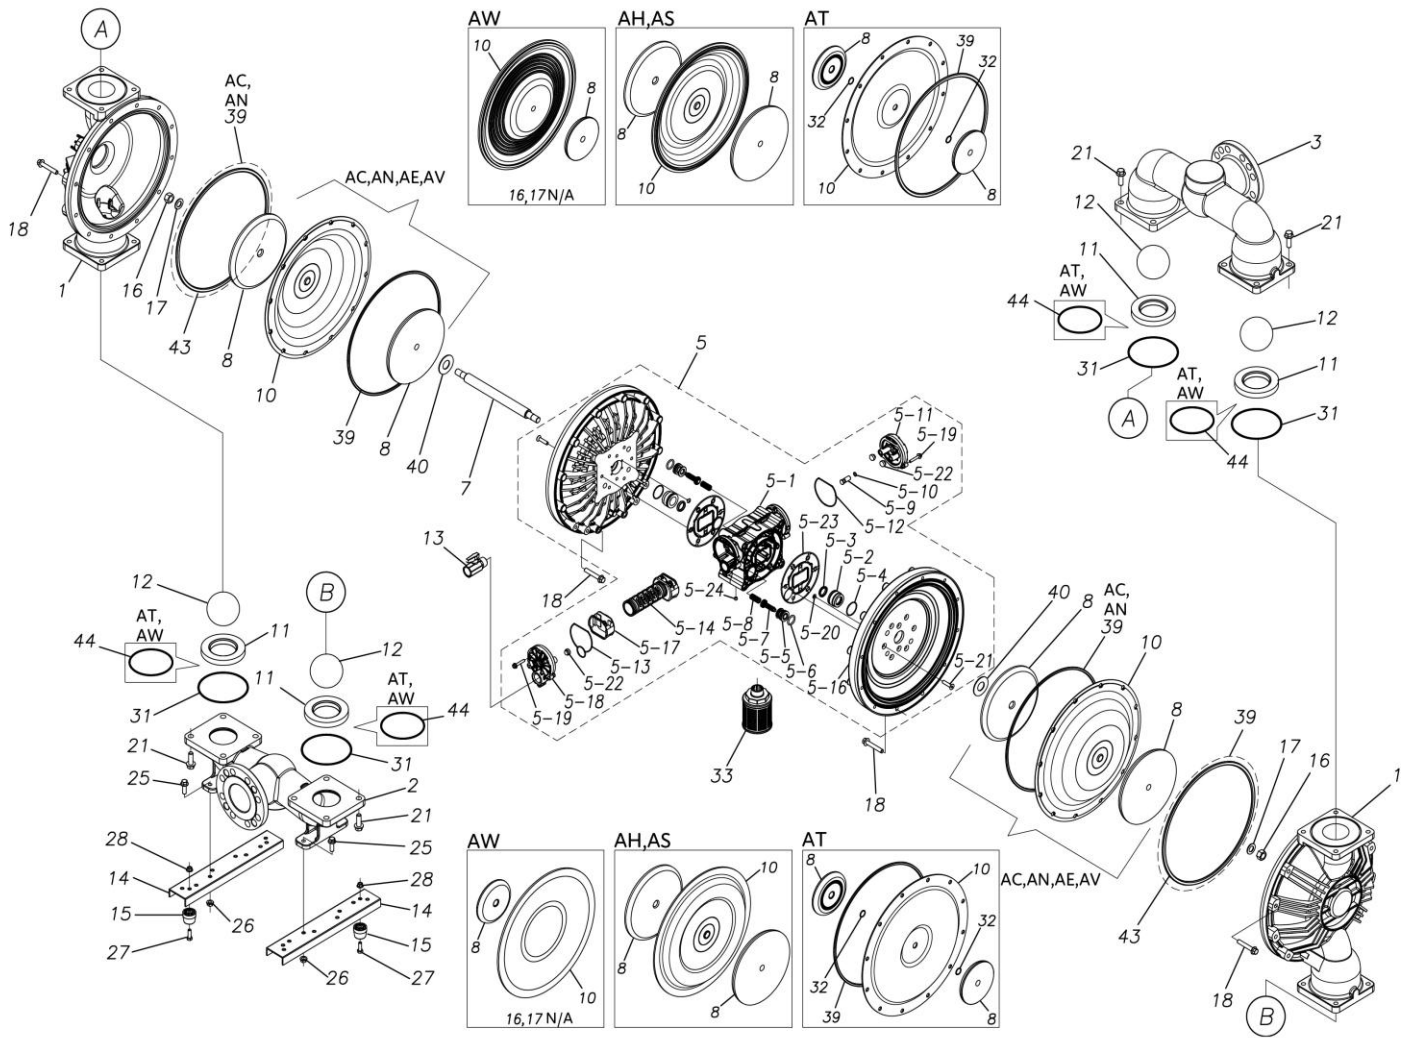

TC-X

Exploded View Drawing and Parts List

Model: **TC-X800AWA**

Model Number: **1P00354MN**

The part list and exploded view drawing as attached below indicate the full list of parts for the above mentioned pump model.

Please contact your Pump Distributor directly for more information.

■ Parts List

TC-X800AWA

1P00354MN

Ref.No.	Parts No.	Description	Parts Component	Remark
1	1P20005AM	OUT CHAMBER	2	
2	1P20006AU	IN MANIFOLD	1	
3	1P20008AU	OUT MANIFOLD	1	
5	1P10003MN	BODY ASSEMBLY	1	

Ref.No.	Parts No.	Description	Parts Component	Remark
5-1	1L30054MN	BODY	1	The parts of #5 are available with a set as [1P10003MN:BODY ASSEMBLY]. This is also available individually.
5-2	1P30001MM	BEARING CENTER ROD	2	
5-3	9S2BA0025	PACKING	2	
5-4	9S1BS0036	O RING S-36	2	
5-5	1L30063MM	PILOT VALVE SEAT	2	
5-6	9S1BP1022	O RING P-22A	2	
5-7	1P30021MB	PILOT VALVE	2	
5-8	1L30064MM	SPRING	2	
5-9	1L30065MM	RESET BUTTON	1	
5-10	9S1BP0008	O RING P-8	1	
5-11	1L30056MB	CAP	1	
5-12	1L30061MB	PACKING CAP	1	
5-13	1L30060MB	PACKING CAP IN	1	
5-14	1L10003MK	C SPOOL VALVE ASSEMBLY (Looped C®)	1	
5-16	1P30022MM	AIR CHAMBER	2	
5-17	1L30005MB	SPRING STOPPER	1	
5-18	1L30055MN	CAP IN	1	
5-19	9B2210635	BOLT M6 × 35	7	
5-20	9T6125008	SCREW M5 × 8	8	
5-21	9B5410835	BOLT M8 × 35	16	
5-22	1L30062MB	CUSHION	4	
5-23	1L30059MB	PACKING BODY	2	
5-24	9P62P9901	PLUG	2	
7	1P30024TM	CENTER ROD	1	
8	1P20034MM	CENTER DISK	2	
10	1P20052TE	DIAPHRAGM	2	
11	1P20027TM	VALVE SEAT	4	
12	1P20035TM	BALL	4	
13	1M90001MN	BALL VALVE	1	
14	1P30014MM	BASE	2	
15	1E30070MB	RUBBER FEET	4	
18	9B2111070	BOLT M10 × 70	24	
21	9B2111240	BOLT M12 × 40	16	
25	9B2111030	BOLT M10 × 30	4	
26	9N2111000	NUT M10	4	
27	9B1110825	BOLT M8 × 25	4	
28	9N2110800	NUT M8	4	
31	9S1TG0135	O RING G-135	4	
33	1L90002MN	SILENCER	1	
40	1M30033MB	CUSHION CENTER DISK	2	
43	9S1TG0350	O RING G-350	2	
44	9S1TG0115	O RING G-115	4	